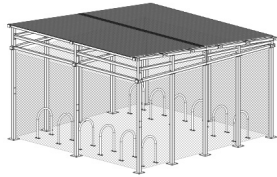

## Bike Rack Selection Guide

Bike  
Room  
Bike  
Cage

[Bike Room Bike Cage](#)

Bike  
Room  
Bike  
Repair

[Air Kit Air Station](#)

[Fix It Bike Repair Stand](#)

Bike  
Room  
Floor  
Mounted  
Bike  
Storage

[Downtown U Rack](#)

[Hoop Inverted U Rack](#)

[Swerve Hoop Multiple](#)

Bike  
Room  
Two  
Level  
Bike  
Storage

[Double Decker](#)

[Duplex](#)

Room  
Bike  
Vertical  
Bike  
Storage

[Bike File](#)

## Bike Rack Selection Guide

[Ultra Space Saver - Sgl](#)

[Double or Sgl Ceiling Mount](#)

[Space Saver Bike Rack](#)

[Wall Mount Bike Rack](#)

[Bike Corral - Basic - Sgl](#)

[Bike Corral - Basic - DbI](#)

[Bike Corral Elite - Car](#)