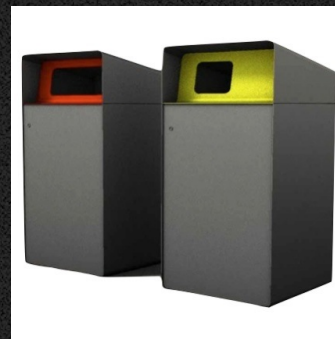

Trash Can Ideas!

65511

Kendo Wipe and It's Gone anti-graffiti coating. Capacity - 24 gallons. Galvanized steel with color coated finish. 18.5"W x 15"D x 35"H

WS-302

Round metal trash can with concrete base and aluminum top. Capacity - 31 gallons. Dimensions - 24" diameter x 37"H Weight - 350 Lbs.

TF-1224

Round concrete trash can. Capacity - 43 gallons. Plastic liner included. Three reveal design and optional cast in place or inkjock logo. 910 Lbs.

X3TEH

Trashbox Trash can with hood. 14 Gallon capacity with polyethylene liner. Available in powder coated, perforated and stainless steel models.

Miami

Decorative metal trash can. Mix and match paint color on can, sleeve and lid. 32 gallon capacity. Includes plastic liner. Dimensions - 26.6" diameter x 36"H

SC-55

Stadium trash can or recycling center. Available with custom logo and advertising panels. Customize top cap for trash or recycling. Dimensions - 23.5" diameter x 49"H

FD-G44

Flight Deck trash can or recycling center. Available in 20, 32 and 44 gallons with hinged door access. Made in USA.

TKD-11

Temptation outdoor covered ash and trash can. Optional advertising panel available. Capacity - 10.5 gallons. Standard in stainless steel. Concrete base or surface mount installation.