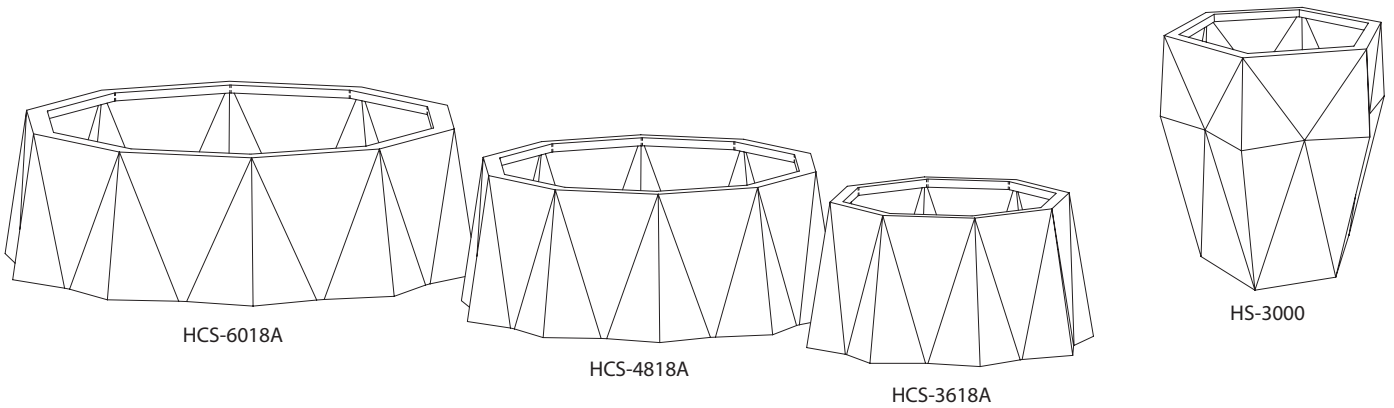

- Lightweight FRP fiberglass and GFRC are designed to be durable despite low weight - even for heavy-traffic locations
- Coordinates with our self-watering container irrigation products
- Metallic FRP finishes will naturally weather over time, like metal containers
- Several geometric tall and low-profile sizes from 18" to 60"

Harlie Collection planters are now available in Low Profile sizes from 36" to 60" in many FRP fiberglass and GFRC colors, textures and finishes. Check with your salesperson for more information.

Prismatic

Part. No.	Material	Exterior (top)	(bottom)	(ht)	Interior (top)	(bottom)	(ht)	Weight (lbs.)	Soil Volume (cubic ft.)	Matching Irrigation
HS-2400	FRP	24" x 24"	14.25" x 14.25"	26"	14" x 14"	14" x 14"	25"	21	4.7	CWC-1300
HS-3000	FRP	30" x 30"	18" x 18"	30"	17.5" x 17.5"	17.5" x 17.5"	29"	32	8.4	CWC-1800
HS-3600	FRP	36 x 36"	21" x 21"	33"	21" x 21"	21" x 21"	32"	42	13	CWC-2100
HCS-2400	GFRC	24" x 24"	14.25" x 14.25"	25"	14" x 14"	14" x 14"	25"	200	3.2	CWC-1300
HCS-3000	GFRC	30" x 30"	18" x 18"	29"	17.5" x 17.5"	17.5" x 17.5"	29"	300	6.7	CWC-1800
HCS-3600	GFRC	36 x 36"	21" x 21"	32"	21" x 21"	21" x 21"	32"	400	11	CWC-2100

Prismatic Low-Profile

Part. No.	Material	Exterior (top)	(bottom)	(ht)	Interior (top)	(bottom)	(ht)	Weight (lbs.)	Soil Volume (cubic ft.)	Matching Irrigation
HS-3618A	FRP	30" x 30"	36" x 36"	18"	24" x 24"	31" x 31"	17.5"	29	7	CWM-1714-2K
HS-4818A	FRP	42" x 42"	48" x 48"	18"	36" x 36"	43" x 43"	17.5"	45	14	CWM-1714-4K
HS-6018A	FRP	54" x 54"	60" x 60"	18"	46" x 46"	55" x 55"	17.5"	64	22	CWM-2914-4K
HCS-3618A	GFRC	30" x 30"	36" x 36"	18"	24" x 24"	30" x 30"	17"	131	6	CWM-1714-2K
HCS-4818A	GFRC	42" x 42"	48" x 48"	18"	36" x 36"	42" x 42"	17"	213	12	CWM-1714-4K
HCS-6018A	GFRC	54" x 54"	60" x 60"	18"	46" x 46"	54" x 54"	17"	331	20	CWM-2914-4K