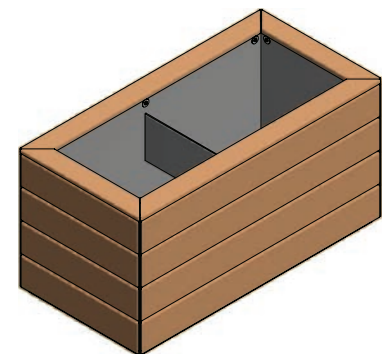

Boulevard Cap Options

Planter Sides	Part. No.	Description
4-sided BV Planters	BVC-4S	For 4-sided BV Planters up to 48" Long
4-sided BV Planters	BVC-4L	For 4-sided BV Planters greater than 48" Long
3-sided BV Planters	BVC-3S	For 3-sided BV Planters up to 48" Long
3-sided BV Planters	BVC-3L	For 3-sided BV Planters greater than 48" Long
2-sided BV Planters	BVC-2S	For 2-sided BV Planters up to 48" Long
2-sided BV Planters	BVC-2L	For 2-sided BV Planters greater than 48" Long
1-sided BV Planters	BVC-1S	For 1-sided BV Planters up to 48" Long
1-sided BV Planters	BVC-1L	For 1-sided BV Planters greater than 48" Long

Note: Boulevard caps may also be produced with Ipe sides to match adjacent finishes.

Example shown below with the BV-482424 Planter

BV-482424 2-SIDED (2L)

BV-482424 3-SIDED (3L)

BV-482424 4-SIDED (4S)

Boulevard™ - Complementary Planters

The versatile Boulevard Planters have several complementary products. The **Boulevard Screen** combines a rectangular planter and VertiGreen trellis to create attractive, easy-to-install solutions for screening off unsightly views. Use our laser cut metal panels to create a wind screen or privacy panel. The planter integrates bracket pockets into the interior wall. Brackets mount to either a 3D trellis panel or laser cut windscreen or privacy panel. Available with a range of sizes, colors and screen sizes. See the Boulevard Screen detail sheet for more information.