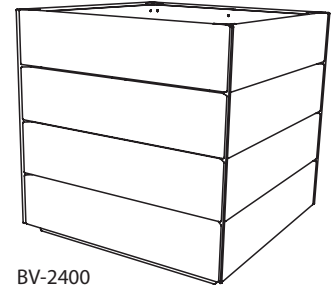

BV-2400

Boulevard wood is an ecologically responsible wood that performs like exotic hardwoods. The thermally-modified ash (already used with our site furnishings and decking products) has a 25+ year life span (AWPA UC3B), is moisture stabilized, splinter, warp and twist resistant, and will naturally weather from deep brown to a beautiful, rich silver. See our website for further information about Boulevard wood's advantages and characteristics.

Rectangles

Part. No.	Material	Exterior Size (top x bottom x ht)	Interior Size (top x bottom x ht)	Weight (lbs.)	Soil Volume (cubic ft.)	Matching Irrigation
BV-241824	FRP/Wood	24" x 18" x 24"	22" x 16" x 23.5"	85	5.2	CWM-R2020-MS
BV-361824	FRP/Wood	36" x 18" x 24"	34" x 16" x 23.5"	105	7.8	CWM-R2020-MS
BV-481824	FRP/Wood	48" x 18" x 24"	46" x 16" x 23.5"	125	10.4	CWM-R1620-2k
BV-601824	FRP/Wood	60" x 18" x 24"	58" x 16" x 23.5"	140	13	CWM-R2020-2k
BV-721824	FRP/Wood	72" x 18" x 24"	70" x 16" x 23.5"	160	15.6	CWM-R1620-3k
BV-961824	FRP/Wood	96" x 18" x 24"	94" x 16" x 23.5"	200	20.8	CWM-R1620-4k
BV-362424	FRP/Wood	36" x 24" x 24"	34" x 22" x 23.5"	115	10.8	CWM-R2020-MS
BV-482424	FRP/Wood	48" x 24" x 24"	46" x 22" x 23.5"	135	13	CWM-R1620-2k
BV-602424	FRP/Wood	60" x 24" x 24"	58" x 22" x 23.5"	160	18	CWM-R2020-2k
BV-722424	FRP/Wood	72" x 24" x 24"	70" x 22" x 23.5"	185	21.6	CWM-R1620-3k
BV-962424	FRP/Wood	96" x 24" x 24"	94" x 22" x 23.5"	220	28.8	CWM-R1620-4k
BV-241236	FRP/Wood	24" x 12" x 36"	22" x 10" x 35.5"	100	5.3	CWM-R1120-MS
BV-361236	FRP/Wood	36" x 12" x 36"	34" x 10" x 35.5"	130	7.9	CWM-R1120-2K
BV-481236	FRP/Wood	48" x 12" x 36"	46" x 10" x 35.5"	155	10.5	CWM-R1120-2K
BV-601236	FRP/Wood	60" x 12" x 36"	58" x 10" x 35.5"	185	13.2	CWM-R1120-3K
BV-721236	FRP/Wood	72" x 12" x 36"	70" x 10" x 35.5"	215	15.6	CWM-R1120-4K
BV-961236	FRP/Wood	96" x 12" x 36"	94" x 10" x 35.5"	270	21	CWM-R1120-5K
BV-241836	FRP/Wood	24" x 18" x 36"	22" x 16" x 35.5"	120	7.9	CWM-R2020-MS
BV-361836	FRP/Wood	36" x 18" x 36"	34" x 16" x 35.5"	150	11.8	CWM-R2020-MS
BV-481836	FRP/Wood	48" x 18" x 36"	46" x 16" x 35.5"	175	15.8	CWM-R1620-2k
BV-601836	FRP/Wood	60" x 18" x 36"	58" x 16" x 35.5"	205	19.8	CWM-R2020-2k
BV-721836	FRP/Wood	72" x 18" x 36"	70" x 16" x 35.5"	235	23.7	CWM-R1620-3k
BV-961836	FRP/Wood	96" x 18" x 36"	94" x 16" x 35.5"	290	31.6	CWM-R1620-4k

Note: Boulevard Planters may also be produced with Ipe sides to match adjacent finishes.

Squares

Part. No.	Material	Exterior Size (top x bottom x ht)	Interior Size (top x bottom x ht)	Weight (lbs.)	Soil Volume (cubic ft.)	Matching Irrigation
BV-1800	FRP/Wood	18" x 18" x 24"	16" x 16" x 23.5"	70	3.5	CWC-R1100
BVT-1800	FRP/Wood	18" x 18" x 35"	16" x 16" x 35.5"	100	5.2	CWM-R1114-2k
BV-2400	FRP/Wood	24" x 24" x 24"	22" x 22" x 23.5"	85	6.6	CWM-R1120-2k
BVT-2400	FRP/Wood	24" x 24" x 41"	22" x 22" x 40.5"	145	11.3	CWM-R1120-2k
BV-3600	FRP/Wood	36" x 36" x 30"	34" x 34" x 29.5"	170	19.7	CWM-R2020-2k
BV-4800	FRP/Wood	48" x 48" x 35"	46" x 46" x 34.5"	260	42.2	CWM-R2920-2k

Note: Boulevard Planters may also be produced with Ipe sides to match adjacent finishes.