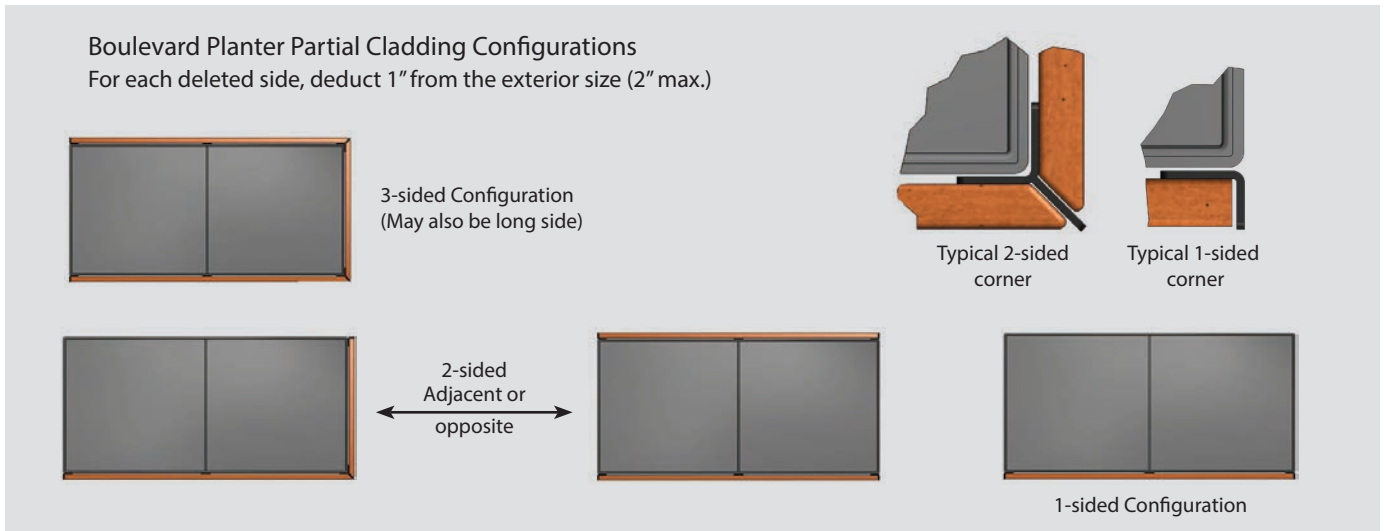

Boulevard™ Planter Options

Four standard cladding configurations for Boulevard Planters.

Boulevard Cap

The Boulevard Cap creates an add-on feature for standard Boulevard Planters. It presents a 3.5" lip around the top of the planter opening and attaches directly onto the top slats of the planter cladding.

There are two different designs for the cap:

- 4-sided planters
- 1-,2-,3- sided planters without scoops

This product will only fit Boulevard Planters that are 18" wide or wider. Standard wood cap is ash along with the rest of the planter. Custom wood varieties are available. The cap is not meant for supporting heavy weights for long durations.

Boulevard Cap Options

Planter Sides	Part. No.	Description
4-sided BV Planters	BVC-4S	For 4-sided BV Planters up to 48" Long
4-sided BV Planters	BVC-4L	For 4-sided BV Planters greater than 48" Long
3-sided BV Planters	BVC-3S	For 3-sided BV Planters up to 48" Long
3-sided BV Planters	BVC-3L	For 3-sided BV Planters greater than 48" Long
2-sided BV Planters	BVC-2S	For 2-sided BV Planters up to 48" Long
2-sided BV Planters	BVC-2L	For 2-sided BV Planters greater than 48" Long
1-sided BV Planters	BVC-1S	For 1-sided BV Planters up to 48" Long
1-sided BV Planters	BVC-1L	For 1-sided BV Planters greater than 48" Long

Note: Boulevard caps may also be produced with Ipe sides to match adjacent finishes.

Example shown below with the BV-482424 Planter