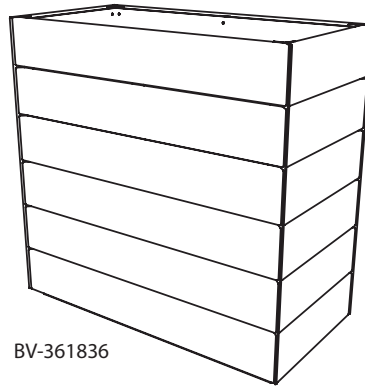

Boulevard™ Planters

BV-361836

Boulevard wood is an ecologically responsible wood that performs like exotic hardwoods. The thermally-modified ash (already used with our site furnishings and decking products) has a 25+ year life span (AWPA UC3B), is moisture stabilized, splinter, warp and twist resistant, and will naturally weather from deep brown to a beautiful, rich silver. See our website for further information about Boulevard wood's advantages and characteristics.

Rectangles