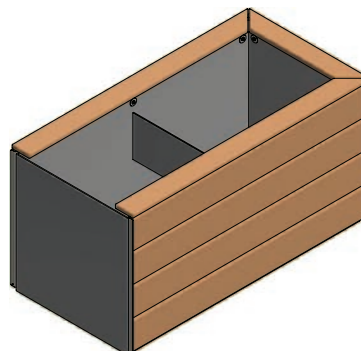

Note: Boulevard Planters may also be produced with Ipe sides to match adjacent finishes.

Boulevard™ Planter Options

Four standard cladding configurations for Boulevard Planters.

Boulevard Cap

The Boulevard Cap creates an add-on feature for standard Boulevard Planters. It presents a 3.5" lip around the top of the planter opening and attaches directly onto the top slats of the planter cladding.

There are two different designs for the cap:

- 4-sided planters
- 1-,2-,3- sided planters without scoops

This product will only fit Boulevard Planters that are 18" wide or wider. Standard wood cap is ash along with the rest of the planter. Custom wood varieties are available. The cap is not meant for supporting heavy weights for long durations.

Boulevard Cap Options

Planter Sides	Part. No.	Description
4-sided BV Planters	BVC-4S	For 4-sided BV Planters up to 48" Long
4-sided BV Planters	BVC-4L	For 4-sided BV Planters greater than 48" Long
3-sided BV Planters	BVC-3S	For 3-sided BV Planters up to 48" Long
3-sided BV Planters	BVC-3L	For 3-sided BV Planters greater than 48" Long
2-sided BV Planters	BVC-2S	For 2-sided BV Planters up to 48" Long
2-sided BV Planters	BVC-2L	For 2-sided BV Planters greater than 48" Long
1-sided BV Planters	BVC-1S	For 1-sided BV Planters up to 48" Long
1-sided BV Planters	BVC-1L	For 1-sided BV Planters greater than 48" Long

Note: Boulevard caps may also be produced with Ipe sides to match adjacent finishes.

Example shown below with the BV-482424 Planter

BV-482424 2-SIDED (2L)

BV-482424 3-SIDED (3L)

BV-482424 4-SIDED (4S)

Boulevard™ - Complementary Planters