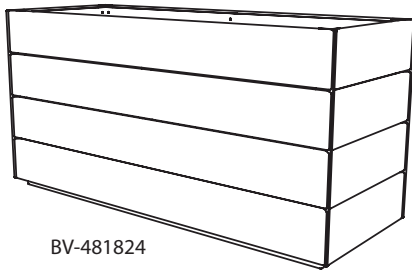

Boulevard™ Planters

BV-481824