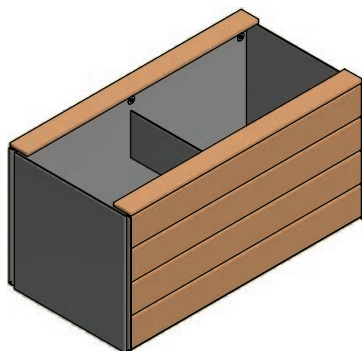

BV-482424 2-SIDED (2L)