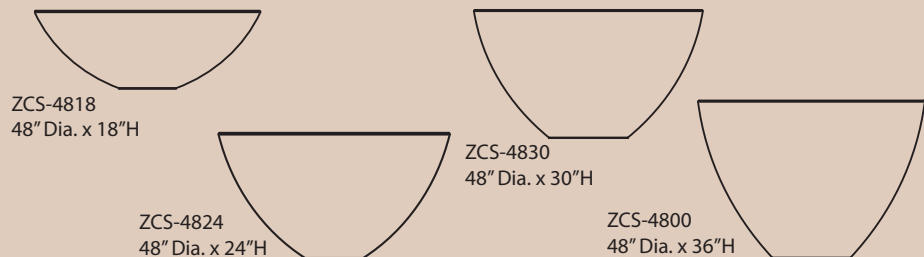

Zena Collection

Sleek style, tapered planters

Zena Collection planters have a pronounced, highly-tapered design. The lightweight GFRC concrete is durable enough for high traffic locations yet light enough to be moved. With a wide rim and a narrow waist, the Zena Collection pots can be used as focal points for nearly any streetscape, adding a sleek style to urban environments.

The Zena Collection includes a wide range of widths and heights. Starting at 24" in diameter, widths vary to 30", 36", 48" and 60". The heights of the Zena pots are proportionate to the widths, ranging from 18", 24", 30", 36" and 42."

Rounds Only

Part No.	Material	Exterior Size (top x bottom x ht)	Interior Size (top x bottom x ht)	Weight (lbs.)	Soil Volume (cubic ft.)	Matching Irrigation
ZCS-2418	GFRC	24" x 10" x 18"	20" x 8" x 17"	35	1	CWC-1500
ZCS-2400	GFRC	24" x 10" x 24"	20" x 8" x 23"	50	2	CWC-1600
ZCS-3018	GFRC	30" x 11" x 18"	26" x 9" x 17"	55	2	CWM-1114-MS
ZCS-3024	GFRC	30" x 11" x 24"	26" x 9" x 23"	80	3	CWM-1714-MS
ZCS-3000	GFRC	30" x 13" x 30"	26" x 11" x 29"	106	4	CWC-2100/CWM-1120-2k
ZCS-3618	GFRC	36" x 11" x 18"	32" x 9" x 17"	65	3	CWM-1114-MS
ZCS-3624	GFRC	36" x 11" x 24"	32" x 9" x 23"	88	4	CWM-1114-2k
ZCS-3600	GFRC	36" x 14" x 30"	32" x 12" x 29"	120	6	CWM-1720-MS/CWM-1714-2k
ZCS-4818	GFRC	48" x 13" x 18"	44" x 11" x 17"	100	5	CWM-1114-2k
ZCS-4824	GFRC	48" x 13" x 24"	44" x 11" x 23"	141	7	CWM-1714-2k
ZCS-4830	GFRC	48" x 17" x 30"	44" x 15" x 29"	205	11	CWM-1720-2k
ZCS-4800	GFRC	48" x 17" x 36"	44" x 15" x 35"	240	13	CWM-1720-2k
ZCS-6018	GFRC	60" x 16" x 18"	56" x 14" x 17"	135	9	CWM-1714-2k
ZCS-6024	GFRC	60" x 16" x 24"	56" x 14" x 23"	175	12	CWM-1714-3k
ZCS-6036	GFRC	60" x 16" x 24"	56" x 19" x 35"	335	22	CWM-1720-3k
ZCS-6000	GFRC	60" x 21" x 42"	56" x 19" x 41"	390	26	CWM-1720-3k