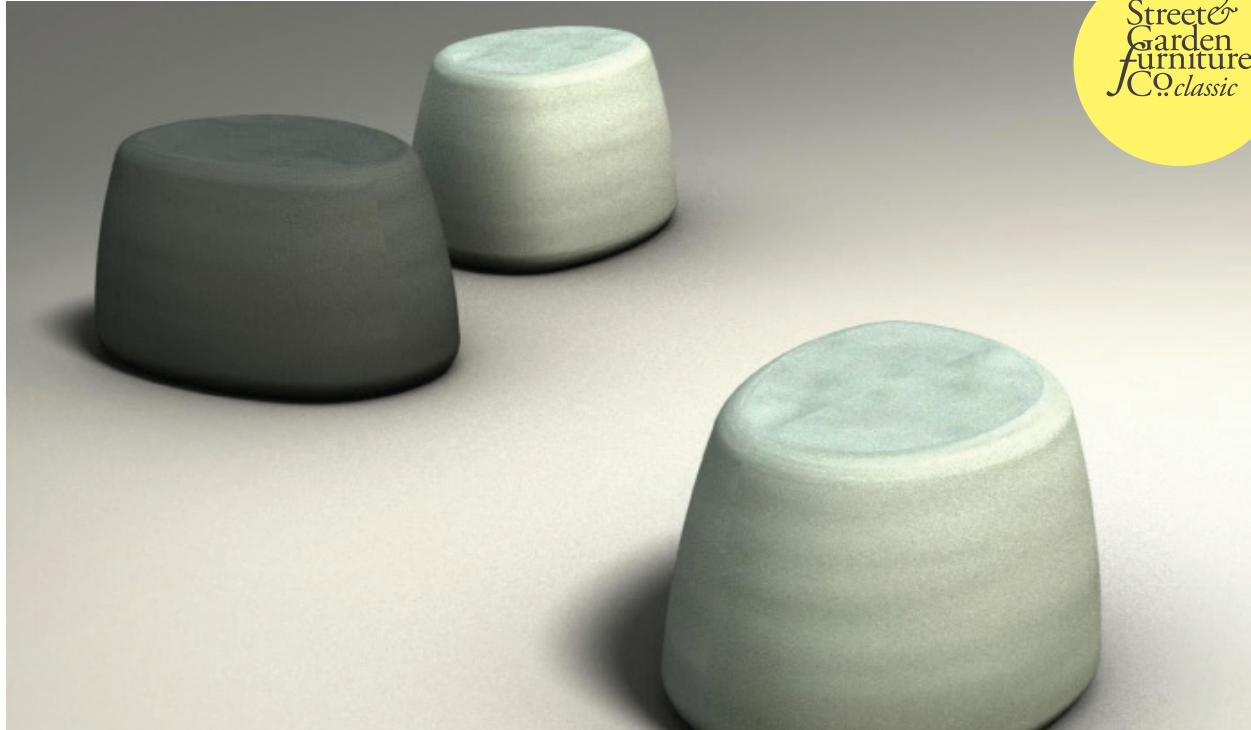

Pebble Stool

Design by Surya Graf

Pebble is a simple, whimsical yet inherently practical stool for any installation. Cast in Tournesol's lightweight GFRC concrete, it is durable, natural, yet surprisingly comfortable!

The seat top is slightly domed to prevent water from building up on the top. An optional internal bracket system (similar to our other GFRC benches) allows the Pebble to be anchored if required.

Street & Garden
furniture
CO. classic

- Simple, solid, comfortable
- Available with concealed brackets for permanent mounting.

Specifications

Part No.	Description	Size	Colors	Weight
YC-01	Small Pebble Stool, GFRC Concrete.	29.5"L x 24.6"W x 18"H	Natural Concrete or Tournesol GFRC colors.	150 lbs.
YC-02	Medium Pebble Stool, GFRC Concrete	41"L x 29.5"W x 17.75"H	Natural Concrete or Tournesol GFRC colors	200 lbs.
YC-03	Large Pebble Stool, GFRC Concrete	71"L x 29.5"W x 17.75"H	Natural Concrete or Tournesol GFRC colors	300 lbs.