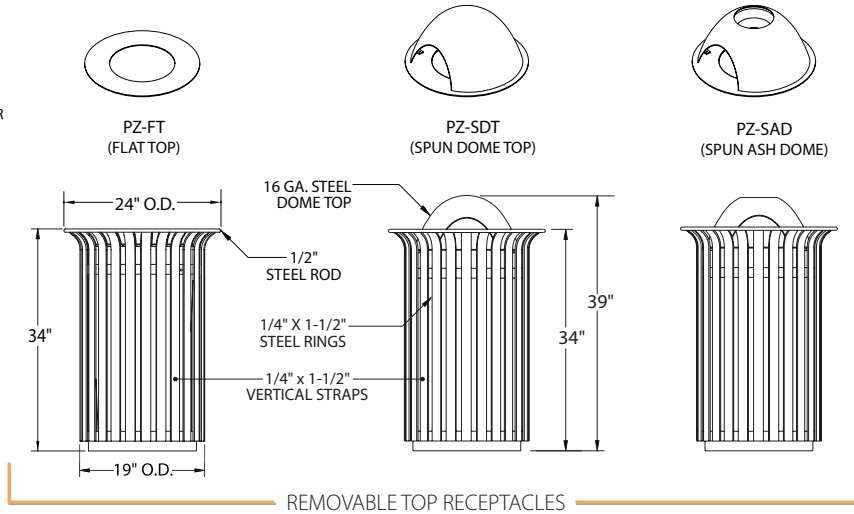

PZ-076-20 with PZ-HDT