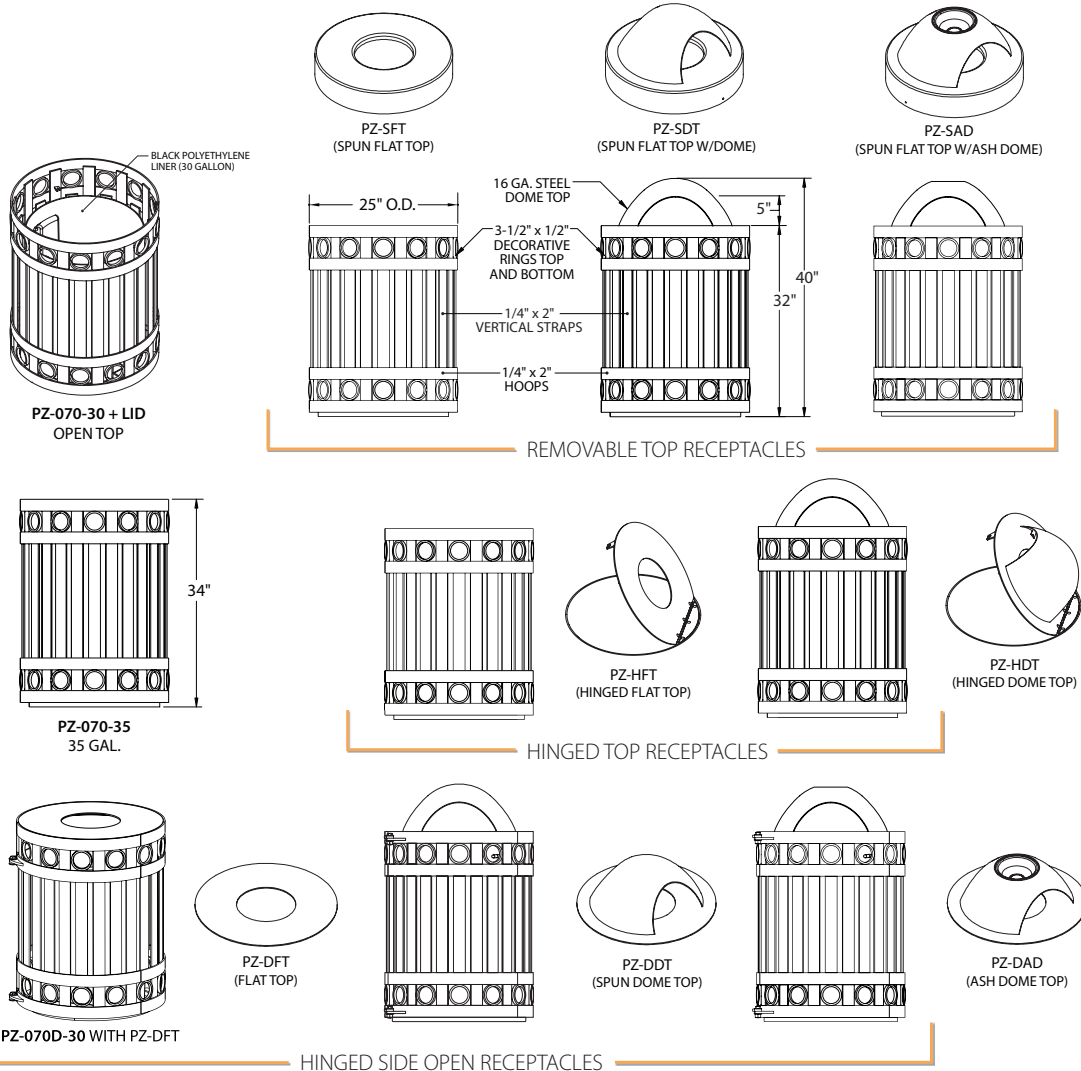

The versatile Plaza Collection Receptacles are available in several styles including removable tops, hinged tops and hinged side opening. Each receptacle features four internal holes enabling it to be bolted to the ground as surface-mount.

Plaza Collection Receptacles - PZ-070 and PZ-070D

Options

Part. No.	Description	Size	Weight Lbs.
PZ-070-30	Plaza Collection Steel Strap Receptacle w/Rings Top and Bottom, w/30 Gal. Black Polyethylene Liner, Open Top (TR-3)	25" Dia x 32"H	230
PZ-070-35	Plaza Collection Steel Strap Receptacle w/Rings Top and Bottom, w/35 Gal. Black Polyethylene Liner, Open Top	25" Dia x 34"H	245
PZ-070D-30	Plaza Collection Steel Strap Receptacle w/Rings Top and Bottom, with Side Door, 30 Gal. Black Polyethylene Liner, Open Top	25" Dia x 32"H	245
PZ-070D-35	Plaza Collection Steel Strap Receptacle w/Rings Top and Bottom, with Side Door, 35 Gal. Black Polyethylene Liner, Open Top	25" Dia x 34"H	260
Lid Option			
PZ-DAD	Ash Dome Top for Round Receptacle w/ Side Door		258
PZ-DDT	Dome Top for Round Receptacle w/ Side Door		257
PZ-DFT	Flat Top for Round Receptacle w/ Side Door		252
PZ-HDT	Hinged Top w/Dome for Round Receptacle		240
PZ-HFT	Hinged Flat Top for Round Receptacle		235
PZ-SAD	Spun Flat Top for Round Receptacle		246
PZ-SDT	Spun Dome Top for Round Receptacle		245
PZ-SFT	Spun Ash Dome Top for Round Receptacle		240

PZ-070D-30 with PZ-DFT

Note: All Plaza Collection receptacles are listed without tops. Choose from removable tops, hinged tops and side opening styles. Lid option weights are for 30 gal units. All Plaza Collection Receptacles ship fully assembled, except units with dome tops will require dome assembly.