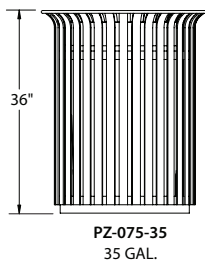

HINGED TOP RECEPTACLES