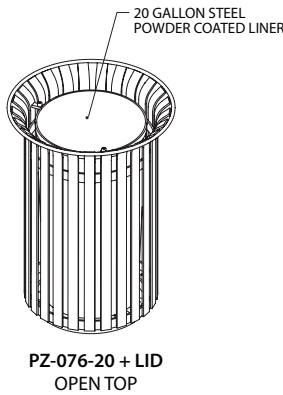

PZ-076-20 with PZ-HDT