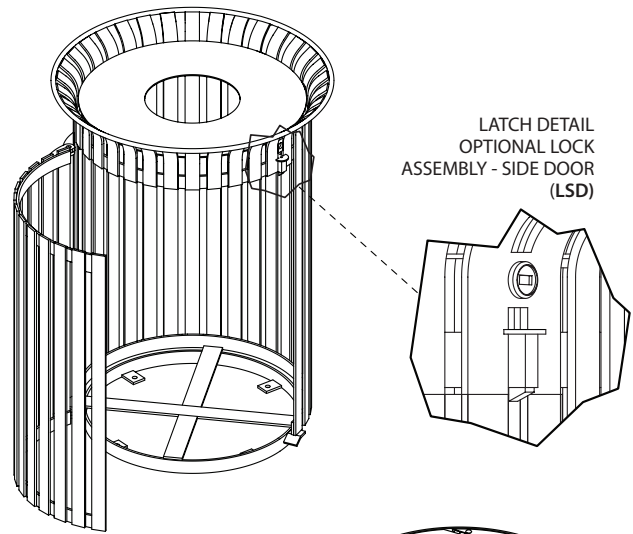

PZ-076-30 with PZ-FT

Note: All Plaza Collection receptacles are listed without tops. Choose from removable tops, hinged tops and side opening styles. Lid option weights are for 30 gal units. All Plaza Collection Receptacles ship fully assembled, except units with dome tops will require dome assembly.

PZ-076-20 with PZ-HDT

Plaza Collection Receptacles

Additional Options

Part No.	Description	Size	Weight Lbs.
Options			
LVL	Leveling feet, (set of 4)		1
PEDE	Pedestal Base, Embed (not available with hinged side door)		10
PEDSM	Pedestal Base, Surface Mount (not available with hinged side door)		1
LSD	Lock Assembly - Side Door		1
LHT	Lock Assembly - Hinge Top		1
TDP	Decal Plate for Steel Receptacles		1

Note: All Plaza Collection receptacles are listed without tops. Choose from removable tops, hinged tops and side opening styles.

PZ-076-20 with Pedestal Base, Surface Mount

LOCK ASSEMBLY

Plaza Collection Ash Receptacles