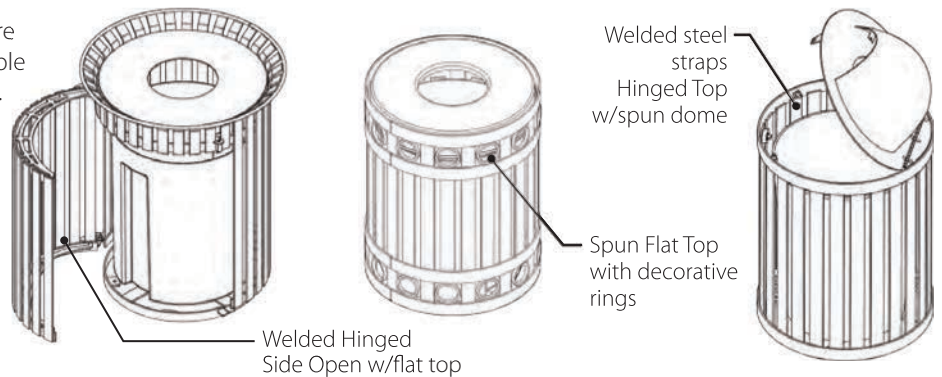

Plaza Collection Receptacles

Classic Steel Strap Trash/Ash Receptacles and Recyclers

Materials: **Mild Steel**

Plaza Collection Receptacles provide an attractive solution to litter control in public places. The trash receptacles are fabricated with steel straps and simple clean lines to match the Plaza Collection benches and ash receptacles. These steel strap receptacles are manufactured in many configurations and feature hinged side open doors, dome tops, removable tops and pedestal bases.

Plaza Bench with PZ-200 and PZ-070-30

- Strong 1/4 x 1-1/2" or 1/4 x 2" steel straps, fully welded to 1-1/2" or 2" ring framework.
- These commercial grade receptacles are strong, attractive and durable.
- Plaza receptacles can be matched with benches, ash receptacles, and picnic tables.
- This collection has various steel strap designs to meet specific project needs.

The versatile Plaza Collection Receptacles are available in several styles including removable tops, hinged tops and hinged side opening. Each receptacle features four internal holes enabling it to be bolted to the ground as surface-mount.