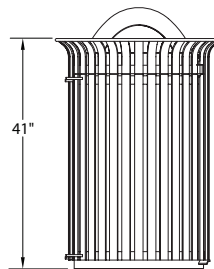

Plaza Collection Receptacles - PZ-075 and PZ-075D

Options

Part. No.	Description	Size	Weight Lbs.
PZ-075-30	Plaza Collection Steel Strap Flared Receptacle w/30 Gal. Black Polyethylene Liner, Open Top (TR-12)	25" Dia x 32"H	235
PZ-075-35	Plaza Collection Steel Strap Flared Receptacle w/35 Gal. Black Polyethylene Liner, Open Top	25" Dia x 36"H	245
PZ-075D-30	Plaza Collection Steel Strap Flared Receptacle with Side Door, 30 Gal. Black Polyethylene Liner, Open Top	25" Dia x 36-1/2"H	250
PZ-075D-35	Plaza Collection Steel Strap Flared Receptacle with Side Door, 35 Gal. Black Polyethylene Liner, Open Top	25" Dia x 41"H	260
Lid Option			
PZ-DAD	Ash Dome Top for Round Receptacle w/ Side Door		277
PZ-DDT	Dome Top for Round Receptacle w/ Side Door		276
PZ-DFT	Flat Top for Round Receptacle w/ Side Door		272
PZ-HDT	Hinged Top w/Dome for Round Receptacle		264
PZ-HFT	Hinged Flat Top for Round Receptacle		260
PZ-BPT	Bird Proof Lid for Hinged Flat Top Round Receptacle		265
PZ-SAD	Spun Flat Top for Round Receptacle		250
PZ-SDT	Spun Dome Top for Round Receptacle		249
PZ-SFT	Spun Ash Dome Top for Round Receptacle		245

PZ-075-30 with PZ-SAD

Note: All Plaza Collection receptacles are listed without tops. Choose from removable tops, hinged tops and side opening styles. Lid option weights are for 30 gal units. All Plaza Collection Receptacles ship fully assembled, except units with dome tops will require dome assembly.

PZ-BPT Bird Proof lid option for Hinged Flat Top

REMOVABLE TOP RECEPTACLES

HINGED TOP RECEPTACLES

HINGED SIDE OPEN RECEPTACLES

PRODUCT & PRICING INFO

Plaza Collection Receptacles - PZ-075 and PZ-075D

Options