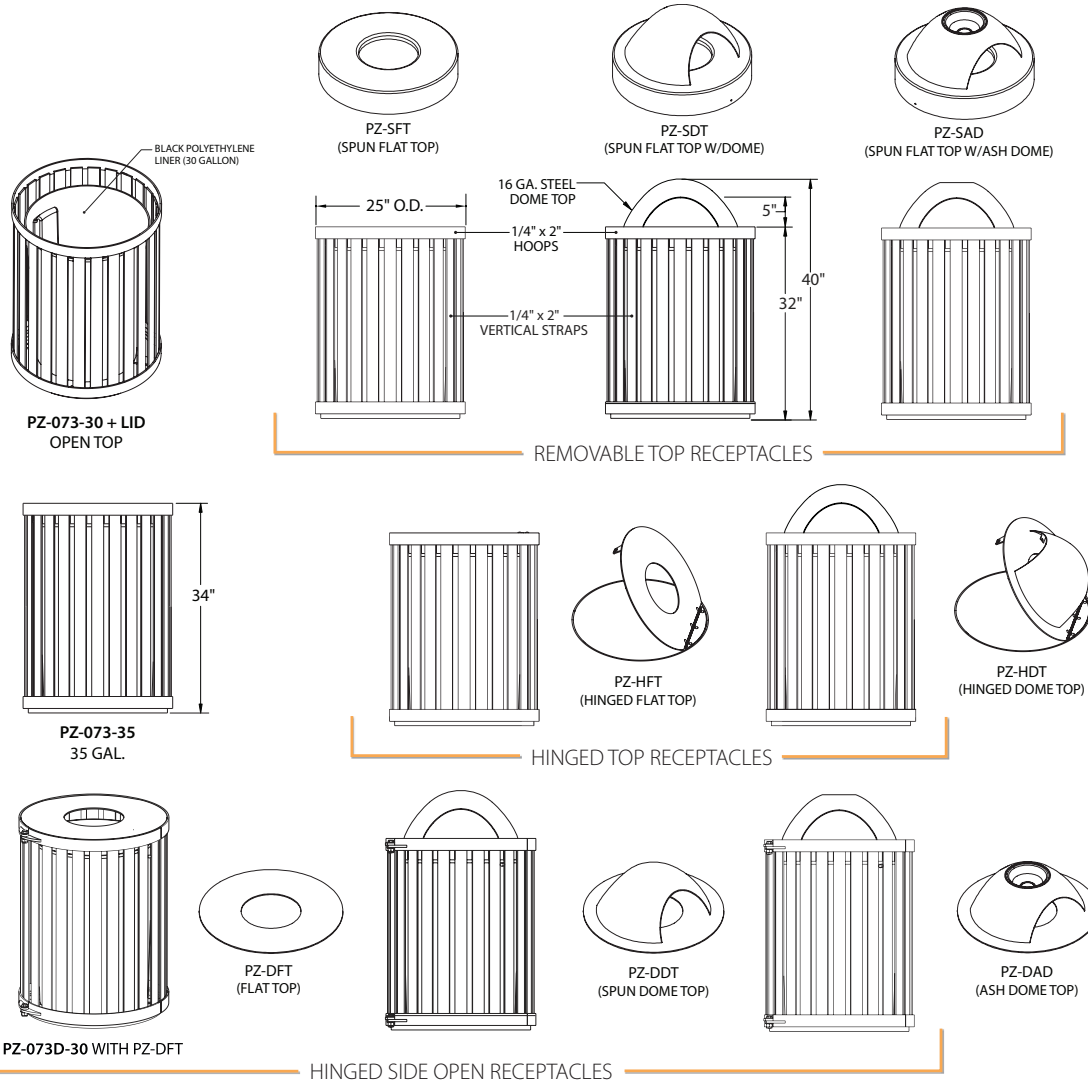

Plaza Collection Receptacles - PZ-073 and PZ-073D

Options

Part No.	Description	Size	Weight Lbs.
PZ-073-30	Plaza Collection Steel Strap Receptacle - Straight Walls, w/30 Gal. Black Polyethylene Liner, Open Top (TR-4)	25" Dia x 32"H	215
PZ-073-35	Plaza Collection Steel Strap Receptacle - Straight Walls, w/35 Gal. Black Polyethylene Liner, Open Top	25" Dia x 34"H	230
PZ-073D-30	Plaza Collection Steel Strap Receptacle - Straight Walls, with Side Door, 30 Gal. Black Polyethylene Liner, Open Top	25" Dia x 32"H	230
PZ-073D-35	Plaza Collection Steel Strap Receptacle - Straight Walls, with Side Door, 35 Gal. Black Polyethylene Liner, Open Top	25" Dia x 34"H	245
Lid Option			
PZ-DAD	Ash Dome Top for Round Receptacle w/ Side Door		243
PZ-DDT	Dome Top for Round Receptacle w/ Side Door		242
PZ-DFT	Flat Top for Round Receptacle w/ Side Door		237
PZ-HDT	Hinged Top w/Dome for Round Receptacle		235
PZ-HFT	Hinged Flat Top for Round Receptacle		230
PZ-SAD	Spun Flat Top for Round Receptacle		231
PZ-SDT	Spun Dome Top for Round Receptacle		230
PZ-SFT	Spun Ash Dome Top for Round Receptacle		225

PZ-073-30 with PZ-HDT & Lock Assembly

Note: All Plaza Collection receptacles are listed without tops. Choose from removable tops, hinged tops and side opening styles. Lid option weights are for 30 gal units. All Plaza Collection Receptacles ship fully assembled, except units with dome tops will require dome assembly.