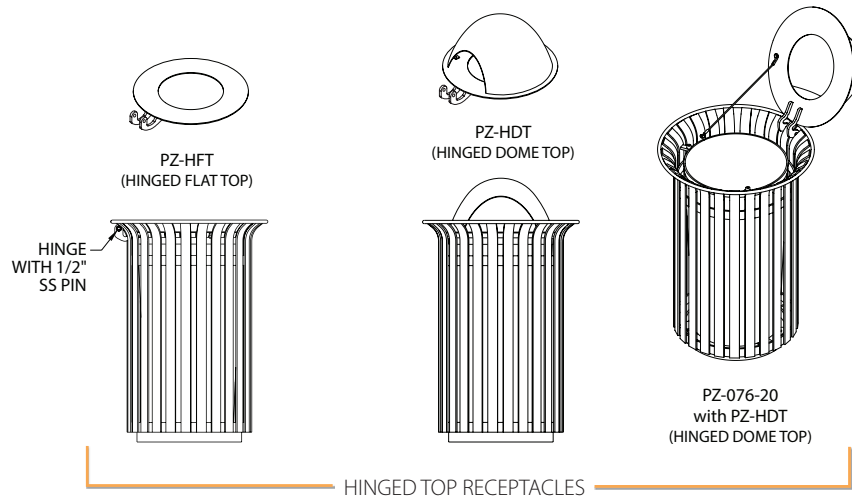

Plaza Collection Receptacles - PZ-075 and PZ-075D

Options

Part. No.	Description	Size	Weight Lbs.
PZ-076-20	Plaza Collection Steel Strap Flared Receptacle w/20 Gal. Black Polyethylene Liner, Open Top (TR-1224)	25" Dia x 32" H	144
Lid Option			
PZ-FT	Flat Top for PZ-076-20 Plaza Collection Receptacle, includes trim lock and tab for security leash		151
PZ-SDT	Spun Dome Top for Plaza Round Collection Receptacle		155
PZ-SAD	Spun Ash Dome Top for Plaza Round Receptacle		156
PZ-HFT	Hinged Flat Top for Plaza Round Receptacle		166
PZ-HDT	Hinged Top w/Dome for Plaza Round Receptacle		151

Note: All Plaza Collection receptacles are listed without tops. Choose from removable tops, hinged tops and side opening styles. Lid option weights are for 30 gal units. All Plaza Collection Receptacles ship fully assembled, except units with dome tops will require dome assembly.