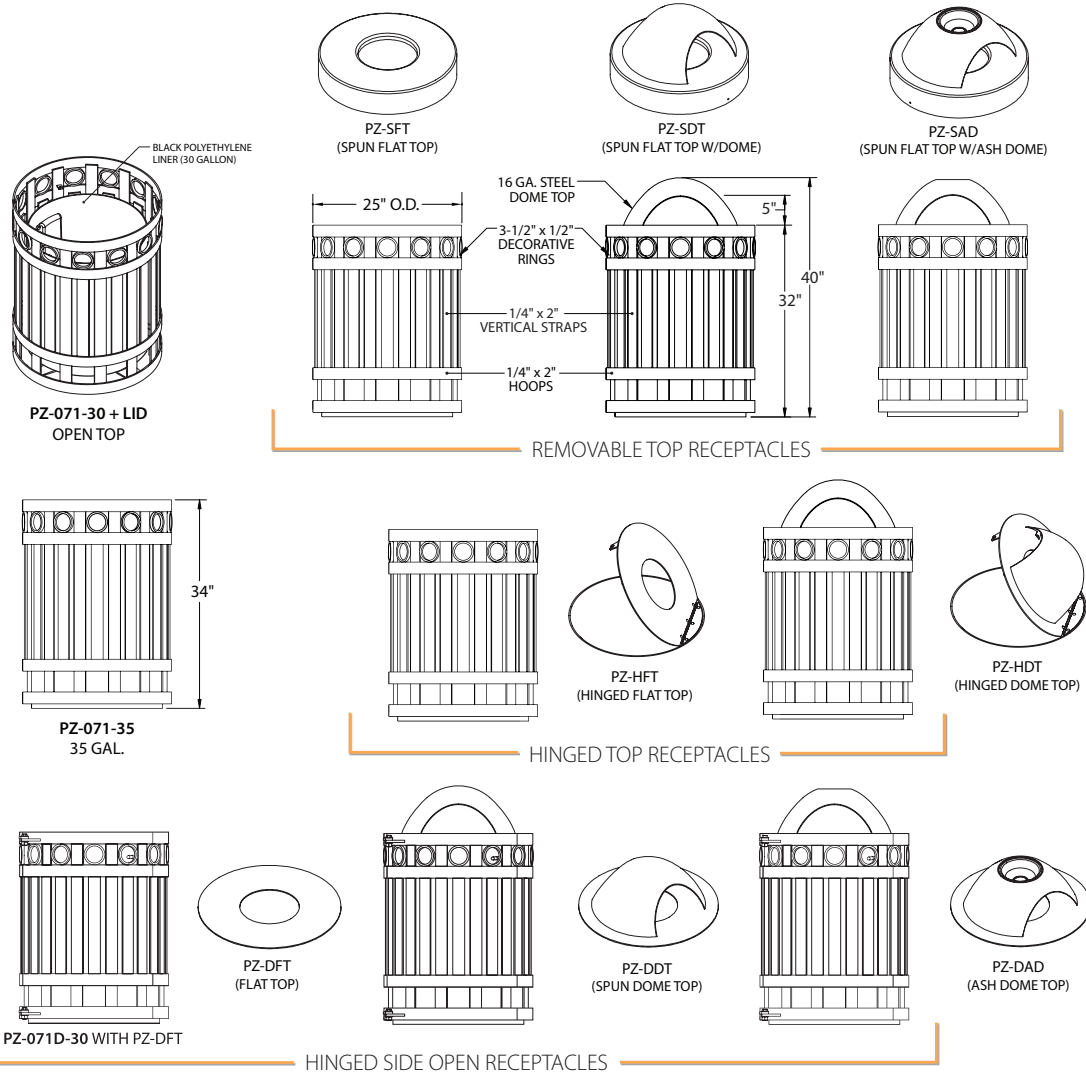

PZ-070D-30 with PZ-DFT

Note: All Plaza Collection receptacles are listed without tops. Choose from removable tops, hinged tops and side opening styles. Lid option weights are for 30 gal units. All Plaza Collection Receptacles ship fully assembled, except units with dome tops will require dome assembly.

Plaza Collection Receptacles - PZ-071 and PZ-071D

Options

Part. No.	Description	Size	Weight Lbs.
PZ-071-30	Plaza Collection Steel Strap Receptacle w/Rings Top, Gallery Bottom, w/30 Gal. Black Polyethylene Liner, Open Top (TR-3.1)	25" Dia x 32"H	225
PZ-071-35	Plaza Collection Steel Strap Receptacle w/Rings Top, Gallery Bottom, w/35 Gal. Black Polyethylene Liner, Open Top	25" Dia x 34"H	240
PZ-071D-30	Plaza Collection Steel Strap Receptacle w/Rings Top, Gallery Bottom, with Side Door, 30 Gal. Black Polyethylene Liner, Open Top	25" Dia x 32"H	240
PZ-071D-35	Plaza Collection Steel Strap Receptacle w/Rings Top, Gallery Bottom, with Side Door, 35 Gal. Black Polyethylene Liner, Open Top	25" Dia x 34"H	255
Lid Option			
PZ-DAD	Ash Dome Top for Round Receptacle w/ Side Door		253
PZ-DDT	Dome Top for Round Receptacle w/ Side Door		252
PZ-DFT	Flat Top for Round Receptacle w/ Side Door		247
PZ-HDT	Hinged Top w/Dome for Round Receptacle		245
PZ-HFT	Hinged Flat Top for Round Receptacle		240
PZ-SAD	Spun Flat Top for Round Receptacle		241
PZ-SDT	Spun Dome Top for Round Receptacle		240
PZ-SFT	Spun Ash Dome Top for Round Receptacle		235

PZ-071-30 with PZ-SFT

Note: All Plaza Collection receptacles are listed without tops. Choose from removable tops, hinged tops and side opening styles. Lid option weights are for 30 gal units. All Plaza Collection Receptacles ship fully assembled, except units with dome tops will require dome assembly.