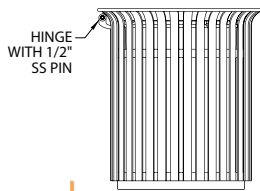

Plaza Collection Receptacles - PZ-075 and PZ-075D

Options

Part. No.	Description	Size	Weight Lbs.
PZ-075-30	Plaza Collection Steel Strap Flared Receptacle w/30 Gal. Black Polyethylene Liner, Open Top (TR-12)	25" Dia x 32"H	235
PZ-075-35	Plaza Collection Steel Strap Flared Receptacle w/35 Gal. Black Polyethylene Liner, Open Top	25" Dia x 36"H	245
PZ-075D-30	Plaza Collection Steel Strap Flared Receptacle with Side Door, 30 Gal. Black Polyethylene Liner, Open Top	25" Dia x 36-1/2"H	250
PZ-075D-35	Plaza Collection Steel Strap Flared Receptacle with Side Door, 35 Gal. Black Polyethylene Liner, Open Top	25" Dia x 41"H	260
Lid Option			
PZ-DAD	Ash Dome Top for Round Receptacle w/ Side Door		277
PZ-DDT	Dome Top for Round Receptacle w/ Side Door		276
PZ-DFT	Flat Top for Round Receptacle w/ Side Door		272
PZ-HDT	Hinged Top w/Dome for Round Receptacle		264
PZ-HFT	Hinged Flat Top for Round Receptacle		260
PZ-BPT	Bird Proof Lid for Hinged Flat Top Round Receptacle		265
PZ-SAD	Spun Flat Top for Round Receptacle		250
PZ-SDT	Spun Dome Top for Round Receptacle		249
PZ-SFT	Spun Ash Dome Top for Round Receptacle		245

PZ-075-30 with PZ-SAD

Note: All Plaza Collection receptacles are listed without tops. Choose from removable tops, hinged tops and side opening styles. Lid option weights are for 30 gal units. All Plaza Collection Receptacles ship fully assembled, except units with dome tops will require dome assembly.

PZ-BPT Bird Proof lid option for Hinged Flat Top

REMOVABLE TOP RECEPTACLES

HINGED TOP RECEPTACLES

HINGED SIDE OPEN RECEPTACLES

PRODUCT & PRICING INFO

Plaza Collection Receptacles - PZ-075 and PZ-075D

Options