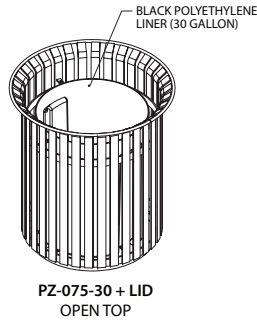

REMOVABLE TOP RECEPTACLES