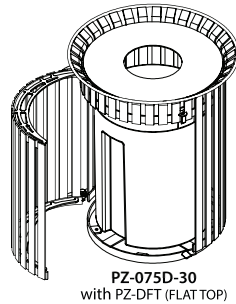

Plaza Collection Receptacles - PZ-075 and PZ-075D

Options

Part. No.	Description	Size	Weight Lbs.
PZ-075-30	Plaza Collection Steel Strap Flared Receptacle w/30 Gal. Black Polyethylene Liner, Open Top (TR-12)	25" Dia x 32"H	235
PZ-075-35	Plaza Collection Steel Strap Flared Receptacle w/35 Gal. Black Polyethylene Liner, Open Top	25" Dia x 36"H	245
PZ-075D-30	Plaza Collection Steel Strap Flared Receptacle with Side Door, 30 Gal. Black Polyethylene Liner, Open Top	25" Dia x 36-1/2"H	250
PZ-075D-35	Plaza Collection Steel Strap Flared Receptacle with Side Door, 35 Gal. Black Polyethylene Liner, Open Top	25" Dia x 41"H	260
Lid Option			
PZ-DAD	Ash Dome Top for Round Receptacle w/ Side Door		277
PZ-DDT	Dome Top for Round Receptacle w/ Side Door		276
PZ-DFT	Flat Top for Round Receptacle w/ Side Door		272
PZ-HDT	Hinged Top w/Dome for Round Receptacle		264
PZ-HFT	Hinged Flat Top for Round Receptacle		260
PZ-BPT	Bird Proof Lid for Hinged Flat Top Round Receptacle		265
PZ-SAD	Spun Flat Top for Round Receptacle		250
PZ-SDT	Spun Dome Top for Round Receptacle		249
PZ-SFT	Spun Ash Dome Top for Round Receptacle		245

PZ-075-30 with PZ-SAD

Note: All Plaza Collection receptacles are listed without tops. Choose from removable tops, hinged tops and side opening styles. Lid option weights are for 30 gal units. All Plaza Collection Receptacles ship fully assembled, except units with dome tops will require dome assembly.

PZ-BPT Bird Proof lid option for Hinged Flat Top

REMOVABLE TOP RECEPTACLES

HINGED TOP RECEPTACLES

HINGED SIDE OPEN RECEPTACLES

PRODUCT & PRICING INFO

Plaza Collection Receptacles - PZ-075 and PZ-075D

Options