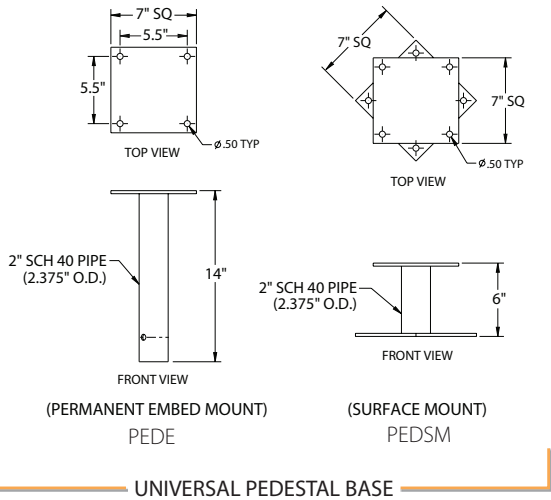

Plaza Collection Receptacles

Additional Options

Part No.	Description	Size	Weight Lbs.
Options			
LVL	Leveling feet, (set of 4)		1
PEDE	Pedestal Base, Embed (not available with hinged side door)		10
PEDSM	Pedestal Base, Surface Mount (not available with hinged side door)		1
LSD	Lock Assembly - Side Door		1
LHT	Lock Assembly - Hinge Top		1
TDP	Decal Plate for Steel Receptacles		1

Note: All Plaza Collection receptacles are listed without tops. Choose from removable tops, hinged tops and side opening styles.

PZ-076-20 with Pedestal Base, Surface Mount