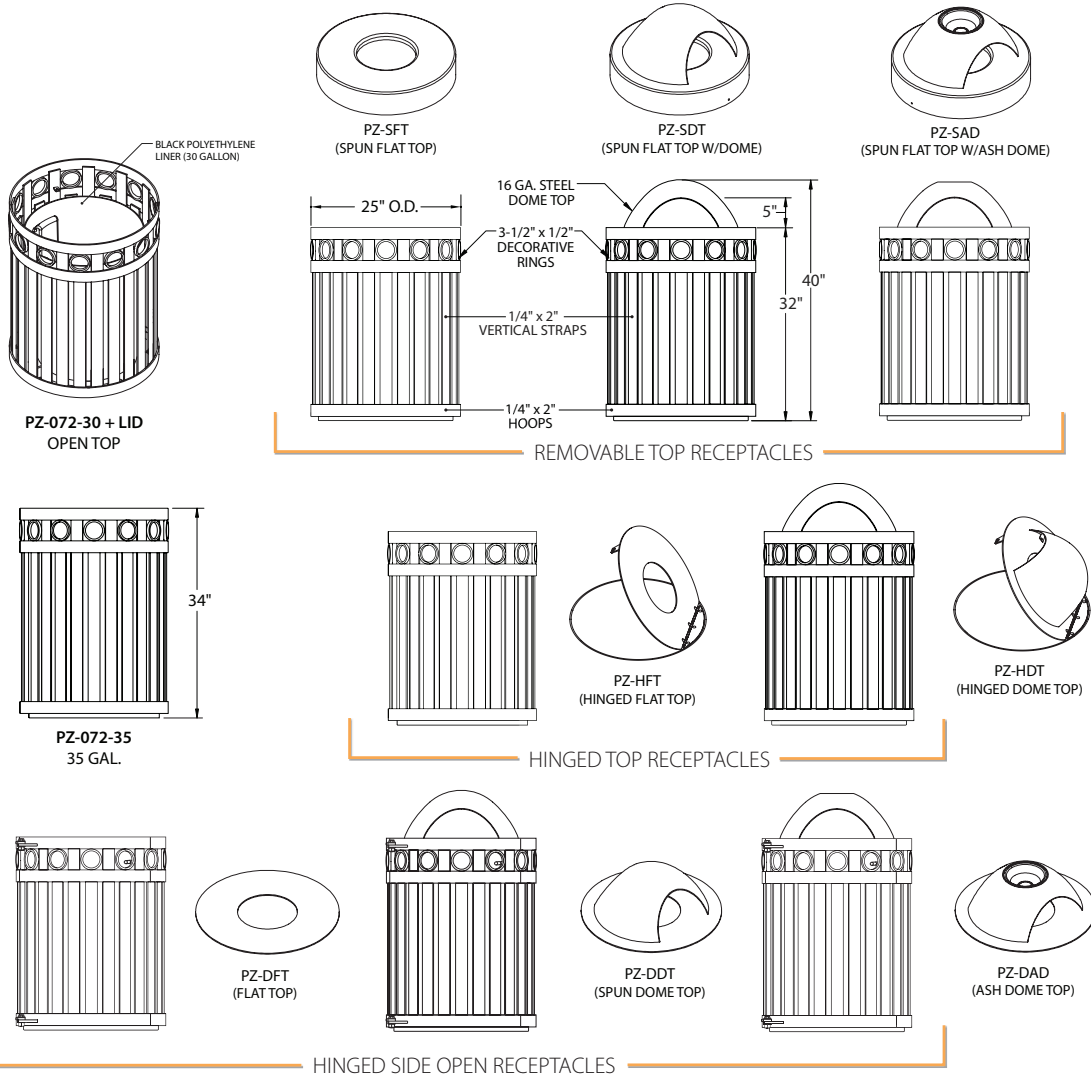

PZ-071-30 with PZ-SFT

Note: All Plaza Collection receptacles are listed without tops. Choose from removable tops, hinged tops and side opening styles. Lid option weights are for 30 gal units. All Plaza Collection Receptacles ship fully assembled, except units with dome tops will require dome assembly.

Plaza Collection Receptacles - PZ-072 and PZ-072D

Options

Part No.	Description	Size	Weight Lbs.
PZ-072-30	Plaza Collection Steel Strap Receptacle w/Rings Top, Straight Bottom, w/30 Gal. Black Polyethylene Liner, Open Top (TR-3.2)	25" Dia x 32" H	225
PZ-072-35	Plaza Collection Steel Strap Receptacle w/Rings Top, Straight Bottom, w/35 Gal. Black Polyethylene Liner, Open Top	25" Dia x 34" H	240
PZ-072D-30	Plaza Collection Steel Strap Receptacle w/Rings Top, Straight Bottom, with Side Door, 30 Gal. Black Polyethylene Liner, Open Top	25" Dia x 32" H	240
PZ-072D-35	Plaza Collection Steel Strap Receptacle w/Rings Top, Straight Bottom, with Side Door, 35 Gal. Black Polyethylene Liner, Open Top	25" Dia x 34" H	255
Lid Option			
PZ-DAD	Ash Dome Top for Round Receptacle w/ Side Door		253
PZ-DDT	Dome Top for Round Receptacle w/ Side Door		252
PZ-DFT	Flat Top for Round Receptacle w/ Side Door		247
PZ-HDT	Hinged Top w/Dome for Round Receptacle		245
PZ-HFT	Hinged Flat Top for Round Receptacle		240
PZ-SAD	Spun Flat Top for Round Receptacle		241
PZ-SDT	Spun Dome Top for Round Receptacle		240
PZ-SFT	Spun Ash Dome Top for Round Receptacle		235

PZ-072-30 with PZ-SFT

Note: All Plaza Collection receptacles are listed without tops. Choose from removable tops, hinged tops and side opening styles. Lid option weights are for 30 gal units. All Plaza Collection Receptacles ship fully assembled, except units with dome tops will require dome assembly.