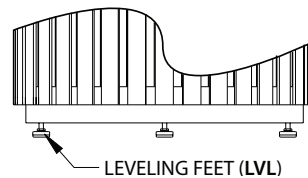

PZ-076-30 with PZ-FT

Note: All Plaza Collection receptacles are listed without tops. Choose from removable tops, hinged tops and side opening styles. Lid option weights are for 30 gal units. All Plaza Collection Receptacles ship fully assembled, except units with dome tops will require dome assembly.

PZ-076-20 with PZ-HDT

Plaza Collection Receptacles

Additional Options

Part No.	Description	Size	Weight Lbs.
Options			
LVL	Leveling feet, (set of 4)		1
PEDE	Pedestal Base, Embed (not available with hinged side door)		10
PEDSM	Pedestal Base, Surface Mount (not available with hinged side door)		1
LSD	Lock Assembly - Side Door		1
LHT	Lock Assembly - Hinge Top		1
TDP	Decal Plate for Steel Receptacles		1

Note: All Plaza Collection receptacles are listed without tops. Choose from removable tops, hinged tops and side opening styles.

PZ-076-20 with Pedestal Base, Surface Mount

LOCK ASSEMBLY

Plaza Collection Ash Receptacles