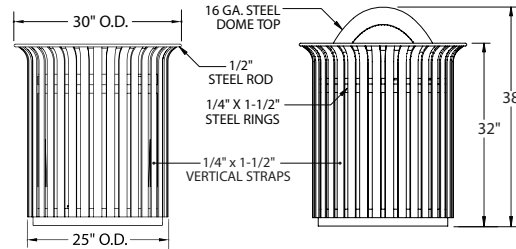

REMOVABLE TOP RECEPTACLES