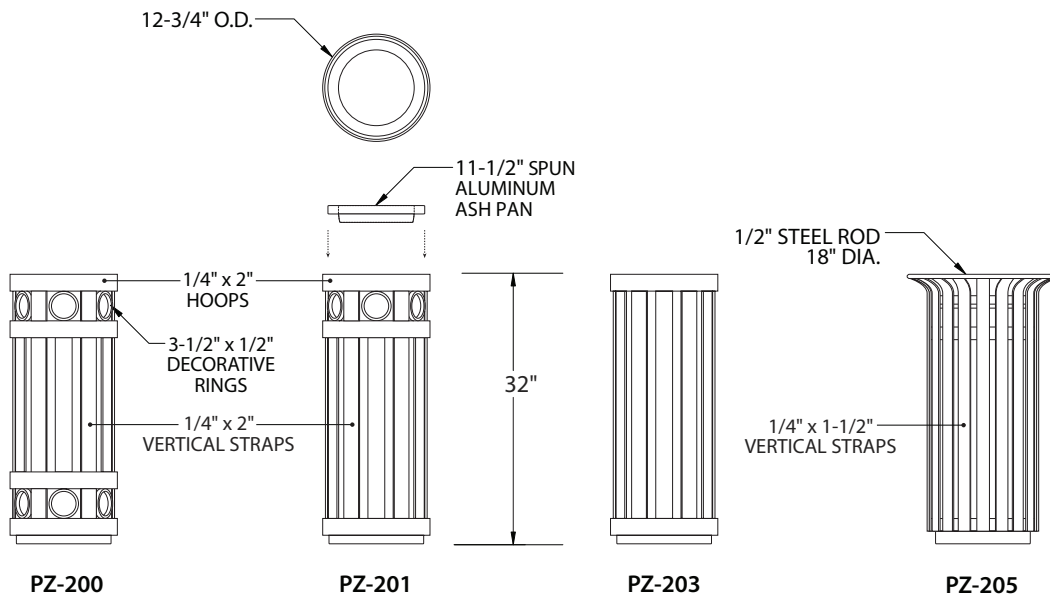

Plaza Collection Ash Receptacles

Additional Options

Part. No.	Description	Size (H)	Weight Lbs.
PZ-200	Leveling feet, (set of 4)		86
PZ-201	Pedestal Base, Embed (not available with hinged side door)		86
PZ-203	Pedestal Base, Surface Mount (not available with hinged side door)		86
PZ-205	Lock Assembly - Side Door		107

Options

AUW	Wall Lining (no bottom) for Ash Receptacles		15

Note: All Plaza Collection ash receptacles are listed without a wall lining. Ash pans have a vinyl coated galvanized security cables.

PZ-200 Ash Receptacle
Complements PZ-070 Trash Receptacles and Plaza Benches