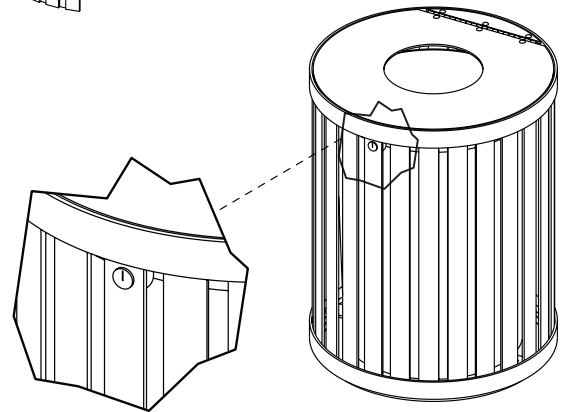

PZ-076-30 with PZ-FT

Note: All Plaza Collection receptacles are listed without tops. Choose from removable tops, hinged tops and side opening styles. Lid option weights are for 30 gal units. All Plaza Collection Receptacles ship fully assembled, except units with dome tops will require dome assembly.

PZ-076-20 with PZ-HDT

Plaza Collection Receptacles

Additional Options

Part No.	Description	Size	Weight Lbs.
Options			
LVL	Leveling feet, (set of 4)		1
PEDE	Pedestal Base, Embed (not available with hinged side door)		10
PEDSM	Pedestal Base, Surface Mount (not available with hinged side door)		1
LSD	Lock Assembly - Side Door		1
LHT	Lock Assembly - Hinge Top		1
TDP	Decal Plate for Steel Receptacles		1

Note: All Plaza Collection receptacles are listed without tops. Choose from removable tops, hinged tops and side opening styles.

PZ-076-20 with Pedestal Base, Surface Mount

LOCK ASSEMBLY

Plaza Collection Ash Receptacles