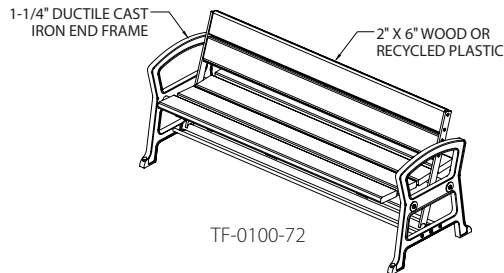

TF-0100-72

TF-0300-72

Thea Foss Collection - Wood or Recycled Plastic

Specifications

Part No.	Description	Size (L x W x H)	Seat Height	Weight (lbs)	Mounting
TF-0100-72	Thea Foss Reversible Back Bench w/Arms, Wood or Recycled Plastic (TF-3)	73-3/4" x 26-1/2" x 31-3/8"	17-1/8"	293-380	Surface-mount
TF-0100-96	Thea Foss Reversible Back Bench w/Arms, Wood or Recycled Plastic	97-7/8" x 26-1/2" x 31-3/8"	17-1/8"	333-450	Surface-mount
TF-0300-72	Thea Foss Bench Backless Bench w/Arms, Wood or Rec. Plastic (TF-1.3)	58" x 26-1/2" x 26"	17-1/8"	224-311	Surface-mount
TF-0300-96	Thea Foss Bench Backless Bench w/Arms, Wood or Recycled Plastic	94" x 26-1/2" x 26"	17-1/8"	241-358	Surface-mount

*Weight varies depending on material used. Thea Foss Interior Frame also available in Galvanized Steel

TF-0100-72

TF-0100-96

TF-0300-72

Thea Foss benches are available with surface-mount or freestanding base in 72" or 96" lengths. Available with bench slats in Boulevard™ Thermally-Modified wood. Other wood options include Ipe, Red Cedar, Douglas Fir or recycled plastic lumber.