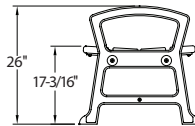

TF-0100-72

TF-0300-72

Thea Foss Collection - Wood or Recycled Plastic

Specifications

Part No.	Description	Size (L x W x H)	Seat Height	Weight (lbs)	Mounting
TF-0100-72	Thea Foss Reversible Back Bench w/Arms, Wood or Recycled Plastic (TF-3)	73-3/4" x 26-1/2" x 31-3/8"	17-1/8"	293-380	Surface-mount
TF-0100-96	Thea Foss Reversible Back Bench w/Arms, Wood or Recycled Plastic	97-7/8" x 26-1/2" x 31-3/8"	17-1/8"	333-450	Surface-mount
TF-0300-72	Thea Foss Bench Backless Bench w/Arms, Wood or Rec. Plastic (TF-1.3)	58" x 26-1/2" x 26"	17-1/8"	224-311	Surface-mount
TF-0300-96	Thea Foss Bench Backless Bench w/Arms, Wood or Recycled Plastic	94" x 26-1/2" x 26"	17-1/8"	241-358	Surface-mount

*Weight varies depending on material used. Thea Foss Interior Frame also available in Galvanized Steel

TF-0100-72

TF-0100-96

TF-0300-72

Thea Foss benches are available with surface-mount or freestanding base in 72" or 96" lengths. Available with bench slats in Boulevard™ Thermally-Modified wood. Other wood options include Ipe, Red Cedar, Douglas Fir or recycled plastic lumber.