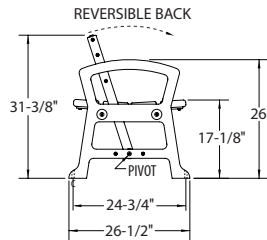

TF-0100-96