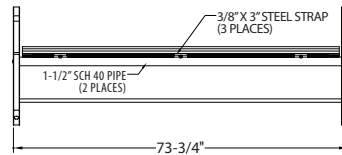

TF-0100-72

TF-0300-72

Thea Foss Collection - Wood or Recycled Plastic

Specifications

Part No.	Description	Size (L x W x H)	Seat Height	Weight (lbs)	Mounting
TF-0100-72	Thea Foss Reversible Back Bench w/Arms, Wood or Recycled Plastic (TF-3)	73-3/4" x 26-1/2" x 31-3/8"	17-1/8"	293-380	Surface-mount
TF-0100-96	Thea Foss Reversible Back Bench w/Arms, Wood or Recycled Plastic	97-7/8" x 26-1/2" x 31-3/8"	17-1/8"	333-450	Surface-mount
TF-0300-72	Thea Foss Bench Backless Bench w/Arms, Wood or Rec. Plastic (TF-1.3)	58" x 26-1/2" x 26"	17-1/8"	224-311	Surface-mount
TF-0300-96	Thea Foss Bench Backless Bench w/Arms, Wood or Recycled Plastic	94" x 26-1/2" x 26"	17-1/8"	241-358	Surface-mount

*Weight varies depending on material used. Thea Foss Interior Frame also available in Galvanized Steel

TF-0100-72

TF-0100-96

TF-0300-72

Thea Foss benches are available with surface-mount or freestanding base in 72" or 96" lengths. Available with bench slats in Boulevard™ Thermally-Modified wood. Other wood options include Ipe, Red Cedar, Douglas Fir or recycled plastic lumber.