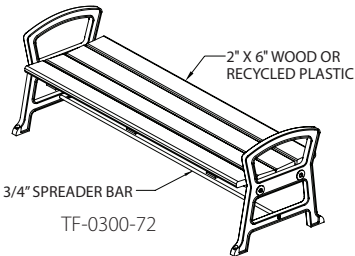

TF-0100-72

TF-0300-72

Thea Foss Collection - Wood or Recycled Plastic

Specifications

Part No.	Description	Size (L x W x H)	Seat Height	Weight (lbs)	Mounting
TF-0100-72	Thea Foss Reversible Back Bench w/Arms, Wood or Recycled Plastic (TF-3)	73-3/4" x 26-1/2" x 31-3/8"	17-1/8"	293-380	Surface-mount
TF-0100-96	Thea Foss Reversible Back Bench w/Arms, Wood or Recycled Plastic	97-7/8" x 26-1/2" x 31-3/8"	17-1/8"	333-450	Surface-mount
TF-0300-72	Thea Foss Bench Backless Bench w/Arms, Wood or Rec. Plastic (TF-1.3)	58" x 26-1/2" x 26"	17-1/8"	224-311	Surface-mount
TF-0300-96	Thea Foss Bench Backless Bench w/Arms, Wood or Recycled Plastic	94" x 26-1/2" x 26"	17-1/8"	241-358	Surface-mount

*Weight varies depending on material used. Thea Foss Interior Frame also available in Galvanized Steel

TF-0100-72

TF-0100-96

TF-0300-72

Thea Foss benches are available with surface-mount or freestanding base in 72" or 96" lengths. Available with bench slats in Boulevard™ Thermally-Modified wood. Other wood options include Ipe, Red Cedar, Douglas Fir or recycled plastic lumber.