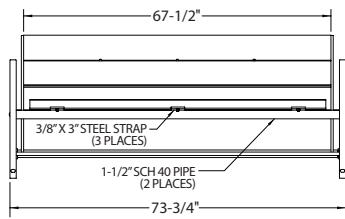

TF-0100-72

TF-0300-72

Thea Foss Collection - Wood or Recycled Plastic

Specifications

Part No.	Description	Size (L x W x H)	Seat Height	Weight (lbs)	Mounting
TF-0100-72	Thea Foss Reversible Back Bench w/Arms, Wood or Recycled Plastic (TF-3)	73-3/4" x 26-1/2" x 31-3/8"	17-1/8"	293-380	Surface-mount
TF-0100-96	Thea Foss Reversible Back Bench w/Arms, Wood or Recycled Plastic	97-7/8" x 26-1/2" x 31-3/8"	17-1/8"	333-450	Surface-mount
TF-0300-72	Thea Foss Bench Backless Bench w/Arms, Wood or Rec. Plastic (TF-1.3)	58" x 26-1/2" x 26"	17-1/8"	224-311	Surface-mount
TF-0300-96	Thea Foss Bench Backless Bench w/Arms, Wood or Recycled Plastic	94" x 26-1/2" x 26"	17-1/8"	241-358	Surface-mount

*Weight varies depending on material used. Thea Foss Interior Frame also available in Galvanized Steel

TF-0100-72

TF-0100-96

TF-0300-72

Thea Foss benches are available with surface-mount or freestanding base in 72" or 96" lengths. Available with bench slats in Boulevard™ Thermally-Modified wood. Other wood options include Ipe, Red Cedar, Douglas Fir or recycled plastic lumber.