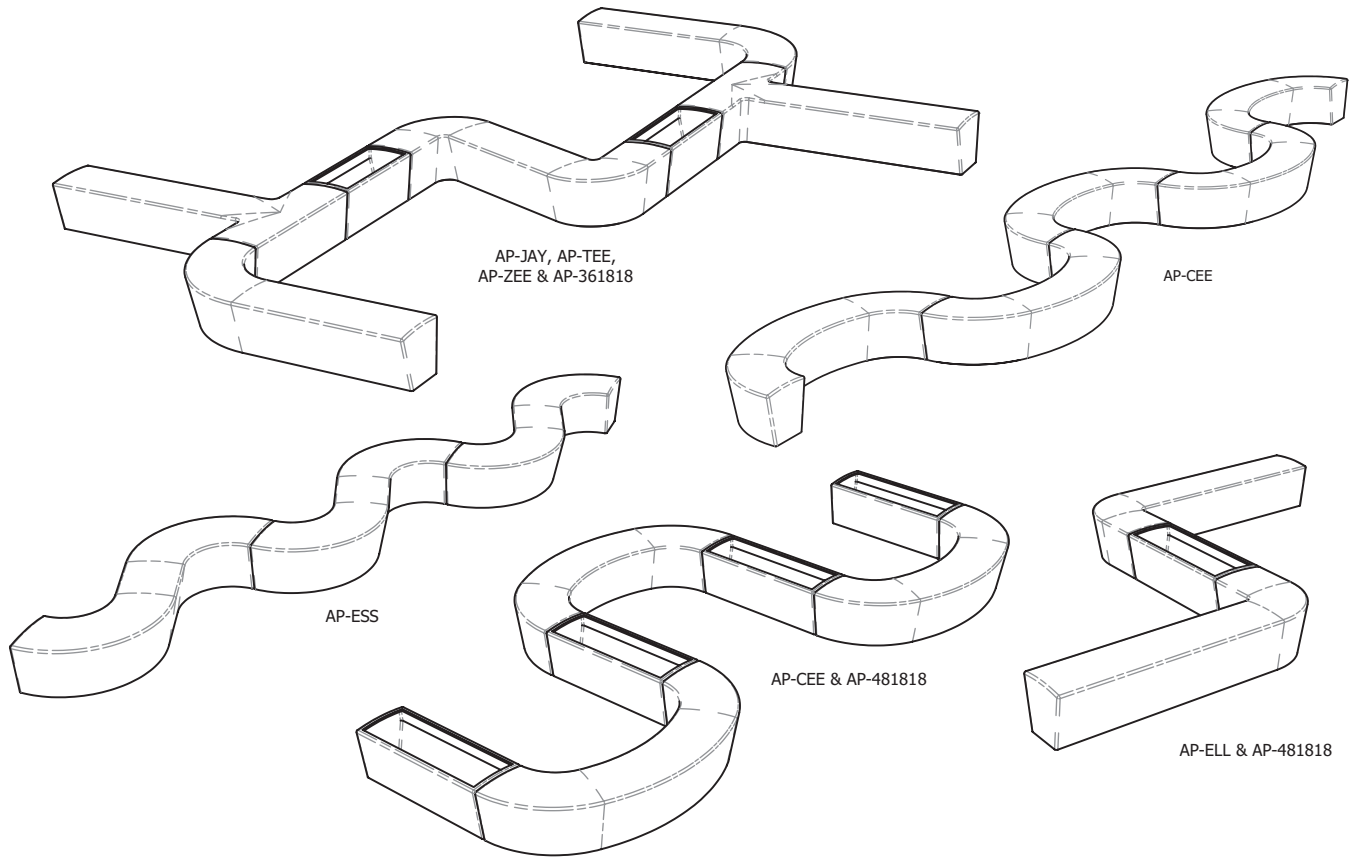

Alpha Collection - GFRC Benches and Planters

Part. No.	Description	Size	Weight
AP-CEE	Lightweight GFRC concrete letter "C" bench	96" x 36" x 18"	315
AP-EYE	Lightweight GFRC concrete letter "I" bench	96" x 18" x 18"	286
AP-EYE	Lightweight GFRC concrete letter "I" bench	96" x 18" x 18"	286
AP-JAY	Lightweight GFRC concrete letter "J" bench	96" x 36" x 18"	300
AP-ELL	Lightweight GFRC concrete letter "L" bench	96" x 36" x 18"	325
AP-ESS	Lightweight GFRC concrete letter "S" bench	96" x 36" x 18"	312
AP-TEE	Lightweight GFRC concrete letter "T" bench	96" x 48" x 18"	365
AP-EXX	Lightweight GFRC concrete letter "X" bench	96" x 57" x 18"	468
AP-ZEE	Lightweight GFRC concrete letter "Z" bench	96" x 36" x 18"	365
AP-241818	Lightweight GFRC concrete 24" Alpha planter	24" x 18" x 18"	92
AP-361818	Lightweight GFRC concrete 36" Alpha planter	36" x 18" x 18"	118
AP-481818	Lightweight GFRC concrete 48" Alpha planter	48" x 18" x 18"	143
AP-601818	Lightweight GFRC concrete 60" Alpha planter	60" x 18" x 18"	182
AP-721818	Lightweight GFRC concrete 72" Alpha planter	72" x 18" x 18"	208
AP-961818	Lightweight GFRC concrete 96" Alpha planter	96" x 18" x 18"	275
AP-24	Lightweight GFRC concrete 24" Alpha Straight bench	24" x 18" x 18"	93
AP-48	Lightweight GFRC concrete 48" Alpha Straight bench	48" x 18" x 18"	155
AP-72	Lightweight GFRC concrete 72" Alpha Straight bench	72" x 18" x 18"	218
AP-1845	Lightweight GFRC concrete 18" x 45 Alpha angle bench	43" x 43" x 18"	135
AP-1890	Lightweight GFRC concrete 18" x 90 Alpha right angle bench	36" x 36" x 18"	160

Alpha Collection - GFRC Benches and Planters

Sample Configurations

Note: All letter benches are 96" long. Benches are available with hidden internal or exterior anchor brackets - see product drawings for details. Products are treated with medium duty sealant. Planters will be delivered with drain holes unless otherwise specified. Optional skate deterrents to be installed in the field.