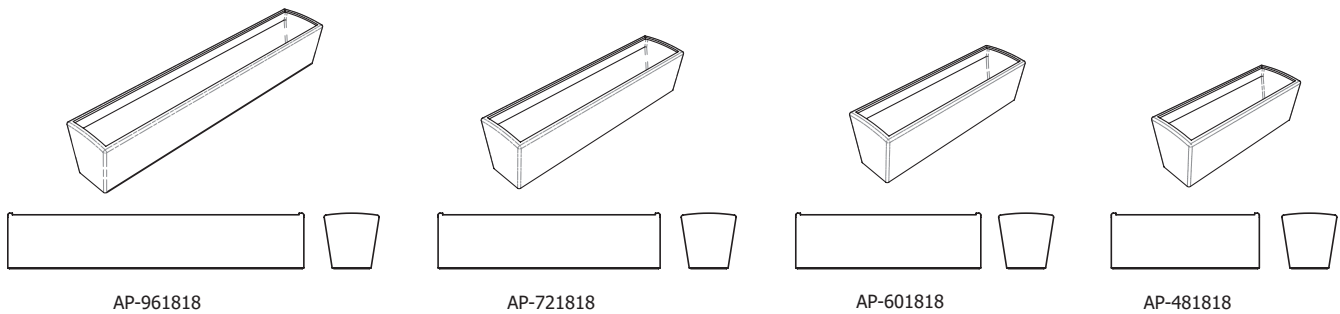

Part. No.	Description	Size	Weight
AP-CEE	Lightweight GFRC concrete letter "C" bench	96" x 36" x 18"	315
AP-EYE	Lightweight GFRC concrete letter "I" bench	96" x 18" x 18"	286
AP-EYE	Lightweight GFRC concrete letter "I" bench	96" x 18" x 18"	286
AP-JAY	Lightweight GFRC concrete letter "J" bench	96" x 36" x 18"	300
AP-ELL	Lightweight GFRC concrete letter "L" bench	96" x 36" x 18"	325
AP-ESS	Lightweight GFRC concrete letter "S" bench	96" x 36" x 18"	312
AP-TEE	Lightweight GFRC concrete letter "T" bench	96" x 48" x 18"	365
AP-EXX	Lightweight GFRC concrete letter "X" bench	96" x 57" x 18"	468
AP-ZEE	Lightweight GFRC concrete letter "Z" bench	96" x 36" x 18"	365
AP-241818	Lightweight GFRC concrete 24" Alpha planter	24" x 18" x 18"	92
AP-361818	Lightweight GFRC concrete 36" Alpha planter	36" x 18" x 18"	118
AP-481818	Lightweight GFRC concrete 48" Alpha planter	48" x 18" x 18"	143
AP-601818	Lightweight GFRC concrete 60" Alpha planter	60" x 18" x 18"	182
AP-721818	Lightweight GFRC concrete 72" Alpha planter	72" x 18" x 18"	208
AP-961818	Lightweight GFRC concrete 96" Alpha planter	96" x 18" x 18"	275
AP-24	Lightweight GFRC concrete 24" Alpha Straight bench	24" x 18" x 18"	93
AP-48	Lightweight GFRC concrete 48" Alpha Straight bench	48" x 18" x 18"	155
AP-72	Lightweight GFRC concrete 72" Alpha Straight bench	72" x 18" x 18"	218
AP-1845	Lightweight GFRC concrete 18" x 45 Alpha angle bench	43" x 43" x 18"	135
AP-1890	Lightweight GFRC concrete 18" x 90 Alpha right angle bench	36" x 36" x 18"	160