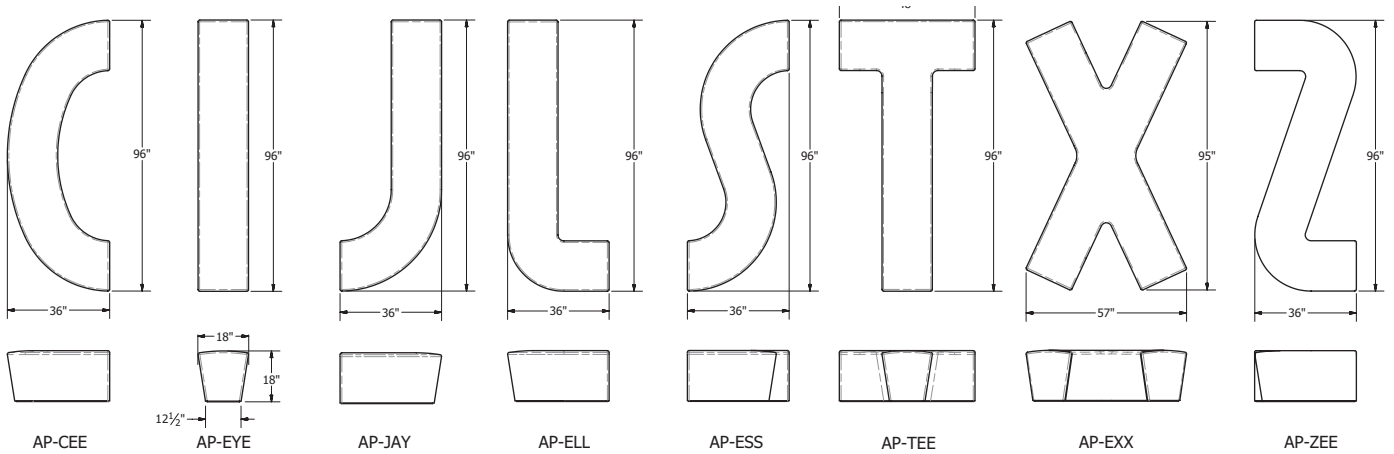

Alpha Collection - GFRC Benches and Planters

Part. No.	Description	Size	Weight
AP-CEE	Lightweight GFRC concrete letter "C" bench	96" x 36" x 18"	315
AP-EYE	Lightweight GFRC concrete letter "I" bench	96" x 18" x 18"	286
AP-EYE	Lightweight GFRC concrete letter "I" bench	96" x 18" x 18"	286
AP-JAY	Lightweight GFRC concrete letter "J" bench	96" x 36" x 18"	300
AP-ELL	Lightweight GFRC concrete letter "L" bench	96" x 36" x 18"	325
AP-ESS	Lightweight GFRC concrete letter "S" bench	96" x 36" x 18"	312
AP-TEE	Lightweight GFRC concrete letter "T" bench	96" x 48" x 18"	365
AP-EXX	Lightweight GFRC concrete letter "X" bench	96" x 57" x 18"	468
AP-ZEE	Lightweight GFRC concrete letter "Z" bench	96" x 36" x 18"	365
AP-241818	Lightweight GFRC concrete 24" Alpha planter	24" x 18" x 18"	92
AP-361818	Lightweight GFRC concrete 36" Alpha planter	36" x 18" x 18"	118
AP-481818	Lightweight GFRC concrete 48" Alpha planter	48" x 18" x 18"	143
AP-601818	Lightweight GFRC concrete 60" Alpha planter	60" x 18" x 18"	182
AP-721818	Lightweight GFRC concrete 72" Alpha planter	72" x 18" x 18"	208
AP-961818	Lightweight GFRC concrete 96" Alpha planter	96" x 18" x 18"	275
AP-24	Lightweight GFRC concrete 24" Alpha Straight bench	24" x 18" x 18"	93
AP-48	Lightweight GFRC concrete 48" Alpha Straight bench	48" x 18" x 18"	155
AP-72	Lightweight GFRC concrete 72" Alpha Straight bench	72" x 18" x 18"	218
AP-1845	Lightweight GFRC concrete 18" x 45 Alpha angle bench	43" x 43" x 18"	135
AP-1890	Lightweight GFRC concrete 18" x 90 Alpha right angle bench	36" x 36" x 18"	160

Alpha Collection - GFRC Benches and Planters

Sample Configurations

Note: All letter benches are 96" long. Benches are available with hidden internal or exterior anchor brackets - see product drawings for details. Products are treated with medium duty sealant. Planters will be delivered with drain holes unless otherwise specified. Optional skate deterrents to be installed in the field.