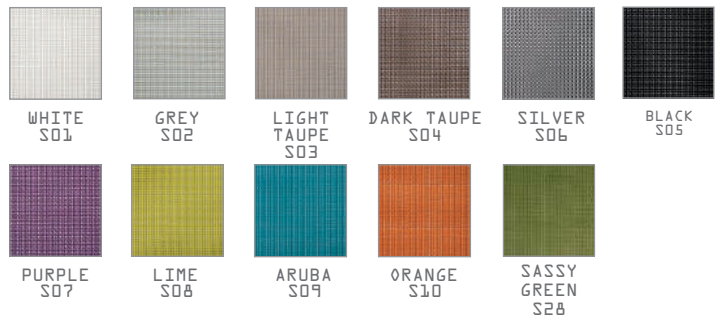

CATEGORY L
ABSTRACT
Application : Sling

CATEGORY M
HEMP
Application : Sling

TWITCHELL
TEXTILENE
Application : Sling

WEBBING
KEOPS
by Serge Ferrari