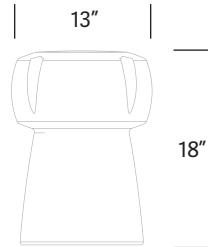

TONIK™

\*Available port for ballasting

| Model # | Height | Width | Depth | Weight |
|---------|--------|-------|-------|--------|
| CK16    | 18"    | 13"   | 11.5" | 7 lbs  |