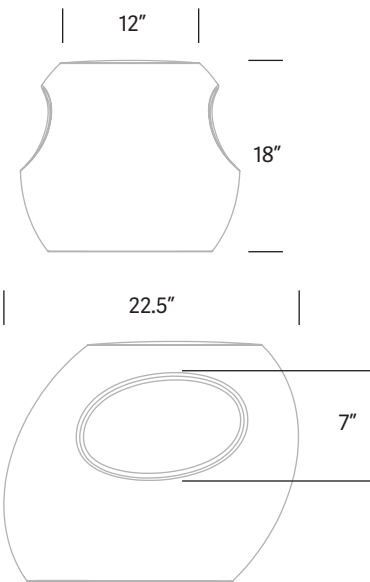

TONIK™

*Available port for ballasting

KANGA™ Stool & Side Table

designed by
Karim Rashid

Kanga is a quirky piece of multi-functional furniture with a tilted design and spherical form that gives it a dynamic sense of motion. It can be used as a stool or side table and features a flat top, plus an open “pass-through” from one side to the other that makes it perfect for taking a seat or sharing a cocktail.

Model #	Height	Width	Depth	Weight
KG16	18"	21"	22.5"	13 lbs

Material

One-piece, rotationally molded, specially formulated, high-impact polyethylene with ultraviolet light stabilizers (to reduce fading). The commercial-grade polyethylene material is also FDA-approved, making it ideal for restaurants, food courts and entertainment facilities. Chemically resistant to bleach, salt solution and chlorine solution. Premium TruColor™ material is fully compounded for superior color and quality assurance. Enhanced UV resistant formulation suitable for both indoor and outdoor use.

Options

Illuminated Version (Moonglow only)

Environmental Test Standards

GREENGUARD and GREENGUARD Gold Certified by UL Environment. Product certified for low chemical emissions to UL 2818. UL.COM/GG.

Performance Test Standards

Product tested to 500 lbs static load.

Assembly

None Required

Warranty

5 year limited replacement warranty.

Maintenance

For routine and regular cleaning maintenance, Tonik recommends the use of Simple Green® or an equivalent cleaning product. For the deep-scrub cleaning of tougher stains, marks and debris, we recommend the use of Clorox® Clean-Up® Cleaner + Bleach or an equivalent cleaning solution.

Color