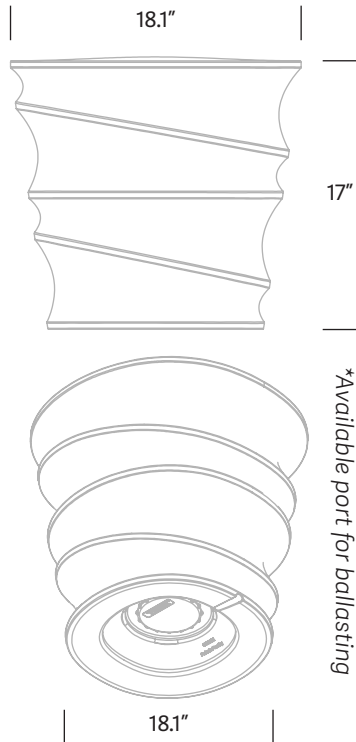

Model #	Height	Width	Base	Weight
SW16	17"	18.1"	13.5"	11 lbs

Material

One-piece, rotationally molded, specially formulated, high-impact polyethylene with ultraviolet light stabilizers (to reduce fading). The commercial-grade polyethylene material is also FDA-approved, making it ideal for restaurants, food courts and entertainment facilities. Chemically resistant to bleach, salt solution and chlorine solution. Premium TruColor™ material is fully compounded for superior color and quality assurance. Enhanced UV resistant formulation suitable for both indoor and outdoor use.