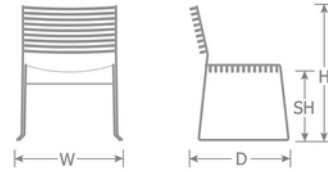

DETAILS

H	W	D	SH	Lbs
25.5"	26"	27.5"	14"	21

Indoor/Outdoor Lounge Chair

E-coated powder coat finish

Frame: Steel

Seat/Back: Steel Slats

Stackability: 4

SHIPPING

Master Pack Quantity: 2

Master Pack Dimensions: 32"x29"x27"

Master Pack Weight: 49 Lbs.

Master Cartons/Pallet: 4

Freight Class: 250

FOB: PA 17042

Special Order Ship Finishes:

22 A/Iron