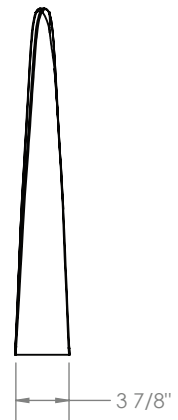

INSTALLATION: The bike rack is delivered pre-assembled. It is available with either a surface mount or direct burial installation option.

TO SPECIFY: Select SCBR1600 Series
Choose:
- Base Type
 - Direct Burial (SCBR1600-DB)
 - Surface Mount (SCBR1600-S)
- Powdercoat Color

COMPLEMENTARY PRODUCTS:
- SCTB1600
- SCB1600B
- SCRC1603

*SCBR1600-S surface mount model shown.

DIMENSIONS:

Length:	27.62" (70.17 cm)
Height:	25.19" (63.98 cm)
Width:	3.375" (8.57 cm)
Weight:	18.3lbs (8.3kg.)