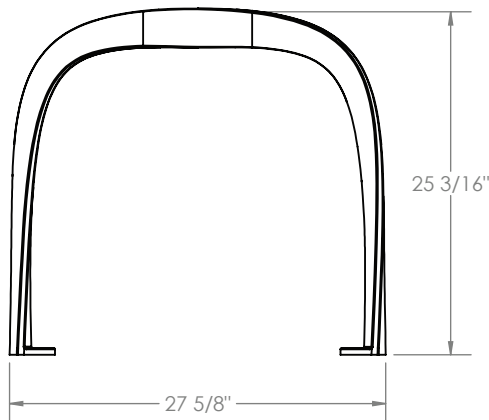

INSTALLATION: The bike rack is delivered pre-assembled. It is available with either a surface mount or direct burial installation option.

TO SPECIFY: Select SCBR1600 Series
Choose:
- Base Type
 - Direct Burial (SCBR1600-DB)
 - Surface Mount (SCBR1600-S)
- Powdercoat Color

COMPLEMENTARY PRODUCTS:
- SCTB1600
- SCB1600B
- SCRC1603

*SCBR1600-S surface mount model shown.

DIMENSIONS:

Length:	27.62" (70.17 cm)
Height:	25.19" (63.98 cm)
Width:	3.375" (8.57 cm)
Weight:	18.3lbs (8.3kg.)