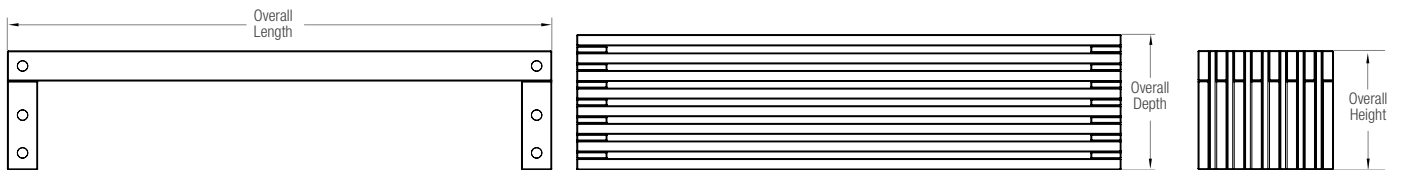

HUDSON™ BENCH

PRODUCT DATA

PRODUCT & PRICING INFO

 **STREETSCAPES**
303.398.7040 STREET-SCAPES.COM

FORMS+SURFACES®

The **Hudson Bench** offers the attractiveness and warmth of wood seating with construction rugged enough to endure weather and hard use in the most demanding public space environments. Benches are made entirely of FSC® 100% Ipé, a remarkably durable hardwood highly resistant to moisture, insects, fire, vandalism, and decay. Simple in design, Hudson's clean, linear form looks great in just about any setting.

MATERIAL & CONSTRUCTION DETAILS

INSTALLATION & MAINTENANCE

CONSTRUCTION	INSTALLATION	MAINTENANCE
<ul style="list-style-type: none"> • Seats and legs are both made from nominal 1.5" x 4" (38 mm x 102 mm) solid Ipé hardwood slats locked together with concealed 1/2" diameter threaded stainless steel rods. • Ipé hardwood slats offer superior resistance to moisture, insects, fire, vandalism, and decay. • All Hudson wood is FSC® 100% and has a natural oiled finish that enhances the wood's rich color. (FSC License Code: FSC-C004453) 	<ul style="list-style-type: none"> • Hudson Benches can be freestanding or surface mounted. • Surface mounted models incorporate substantial powdercoated steel weldments used to mount the legs to the substrate. Anchors and stainless steel mounting screws are included. 	<ul style="list-style-type: none"> • Ipé hardwood slats can be maintained by re-oiling as needed with Penofin® hardwood finish or similar products.

NOMINAL DIMENSIONS

MODEL	OVERALL LENGTH	OVERALL DEPTH	OVERALL HEIGHT	OVERALL WEIGHT
SBHUD-72F	72" (1829 mm)	17.9" (455 mm)	15.8" (401 mm)	193 lbs (87.5 kg)
SBHUD-72S	72" (1829 mm)	17.9" (455 mm)	15.8" (401 mm)	219 lbs (99.3 kg)
SBHUD-96F	96" (2438 mm)	17.9" (455 mm)	15.8" (401 mm)	263 lbs (119.3 kg)
SBHUD-96S	96" (2438 mm)	17.9" (455 mm)	15.8" (401 mm)	291 lbs (132 kg)