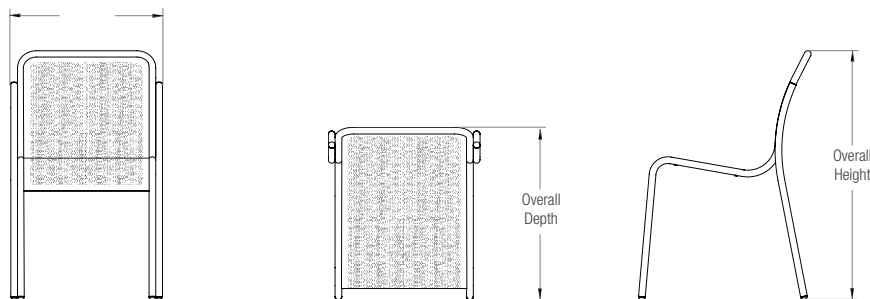

MATERIAL & CONSTRUCTION DETAILS

INSTALLATION & MAINTENANCE

FRAME & ARMRESTS	FINISH OPTIONS	INSTALLATION
<ul style="list-style-type: none"> Chair frames and armrests are made of 7/8" (22 mm) diameter stainless steel tubing; all connection points are fully welded for maximum durability. 	<ul style="list-style-type: none"> See the Forms+Surfaces Powdercoat Chart for details. Custom RAL colors are available for an upcharge. 	<ul style="list-style-type: none"> Vista stacking chairs are freestanding and include nylon glides.
SEATS	STACKING	MAINTENANCE
<ul style="list-style-type: none"> Perforated seats are formed from 14 gauge stainless steel sheet with an overall pattern of .25" (6 mm) diameter perforations; each seat is welded to the chair frame. 	<ul style="list-style-type: none"> Chairs can generally be stacked to a height of 12 units with arms, or 15 units without arms, depending on surface levelness, winds, and other conditions. Nylon bumpers are included on the underside to protect when stacking. 	<ul style="list-style-type: none"> Metal surfaces can be cleaned as needed using a soft cloth or brush with warm water and a mild detergent. Avoid abrasive cleaners.

NOMINAL DIMENSIONS

MODEL	OVERALL WIDTH	OVERALL DEPTH	OVERALL HEIGHT	WEIGHT
SCVIS-AP	24.0" (610 mm)	22.5" (572 mm)	32.4" (823 mm)	15.0 lbs (6.8 kg)

MODEL	OVERALL WIDTH	OVERALL DEPTH	OVERALL HEIGHT	WEIGHT
SCVIS-P	19.8" (503 mm)	22.5" (572 mm)	32.4" (823 mm)	12.7 lbs (5.8 kg)