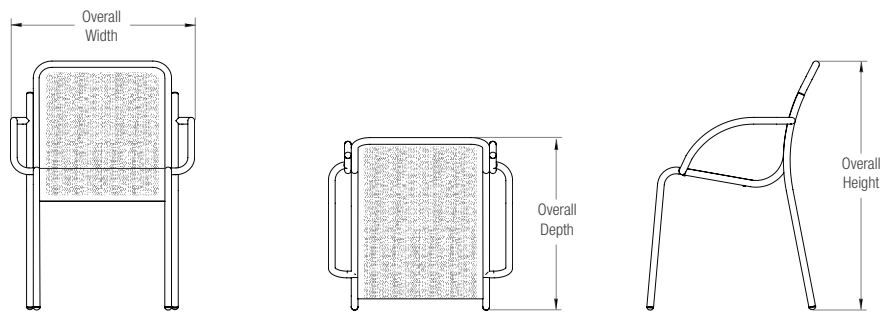

VISTA™ CHAIR

PRODUCT DATA

PRODUCT & PRICING INFO

 **STREETSCAPES**
303.398.7040 STREET-SCAPES.COM

FORMS+SURFACES®

VISTA™ CHAIR

PRODUCT DATA

Great looks. Proven performance. Incredible value. The **Vista Chair**, with its simple, timeless design, is built for everyday use in the most demanding environments. Constructed of stainless steel, the Vista Chair has a stackable frame and perforated seat, providing the perfect seating solution for both indoors and out.

MATERIAL & CONSTRUCTION DETAILS

INSTALLATION & MAINTENANCE

FRAME & ARMRESTS	FINISH OPTIONS	INSTALLATION
<ul style="list-style-type: none"> Chair frames and armrests are made of 7/8" (22 mm) diameter stainless steel tubing; all connection points are fully welded for maximum durability. 	<ul style="list-style-type: none"> See the Forms+Surfaces Powdercoat Chart for details. Custom RAL colors are available for an upcharge. 	<ul style="list-style-type: none"> Vista stacking chairs are freestanding and include nylon glides.
SEATS	STACKING	MAINTENANCE
<ul style="list-style-type: none"> Perforated seats are formed from 14 gauge stainless steel sheet with an overall pattern of .25" (6 mm) diameter perforations; each seat is welded to the chair frame. 	<ul style="list-style-type: none"> Chairs can generally be stacked to a height of 12 units with arms, or 15 units without arms, depending on surface levelness, winds, and other conditions. Nylon bumpers are included on the underside to protect when stacking. 	<ul style="list-style-type: none"> Metal surfaces can be cleaned as needed using a soft cloth or brush with warm water and a mild detergent. Avoid abrasive cleaners.

NOMINAL DIMENSIONS

MODEL	OVERALL WIDTH	OVERALL DEPTH	OVERALL HEIGHT	WEIGHT
SCVIS-AP	24.0" (610 mm)	22.5" (572 mm)	32.4" (823 mm)	15.0 lbs (6.8 kg)

MODEL	OVERALL WIDTH	OVERALL DEPTH	OVERALL HEIGHT	WEIGHT
SCVIS-P	19.8" (503 mm)	22.5" (572 mm)	32.4" (823 mm)	12.7 lbs (5.8 kg)