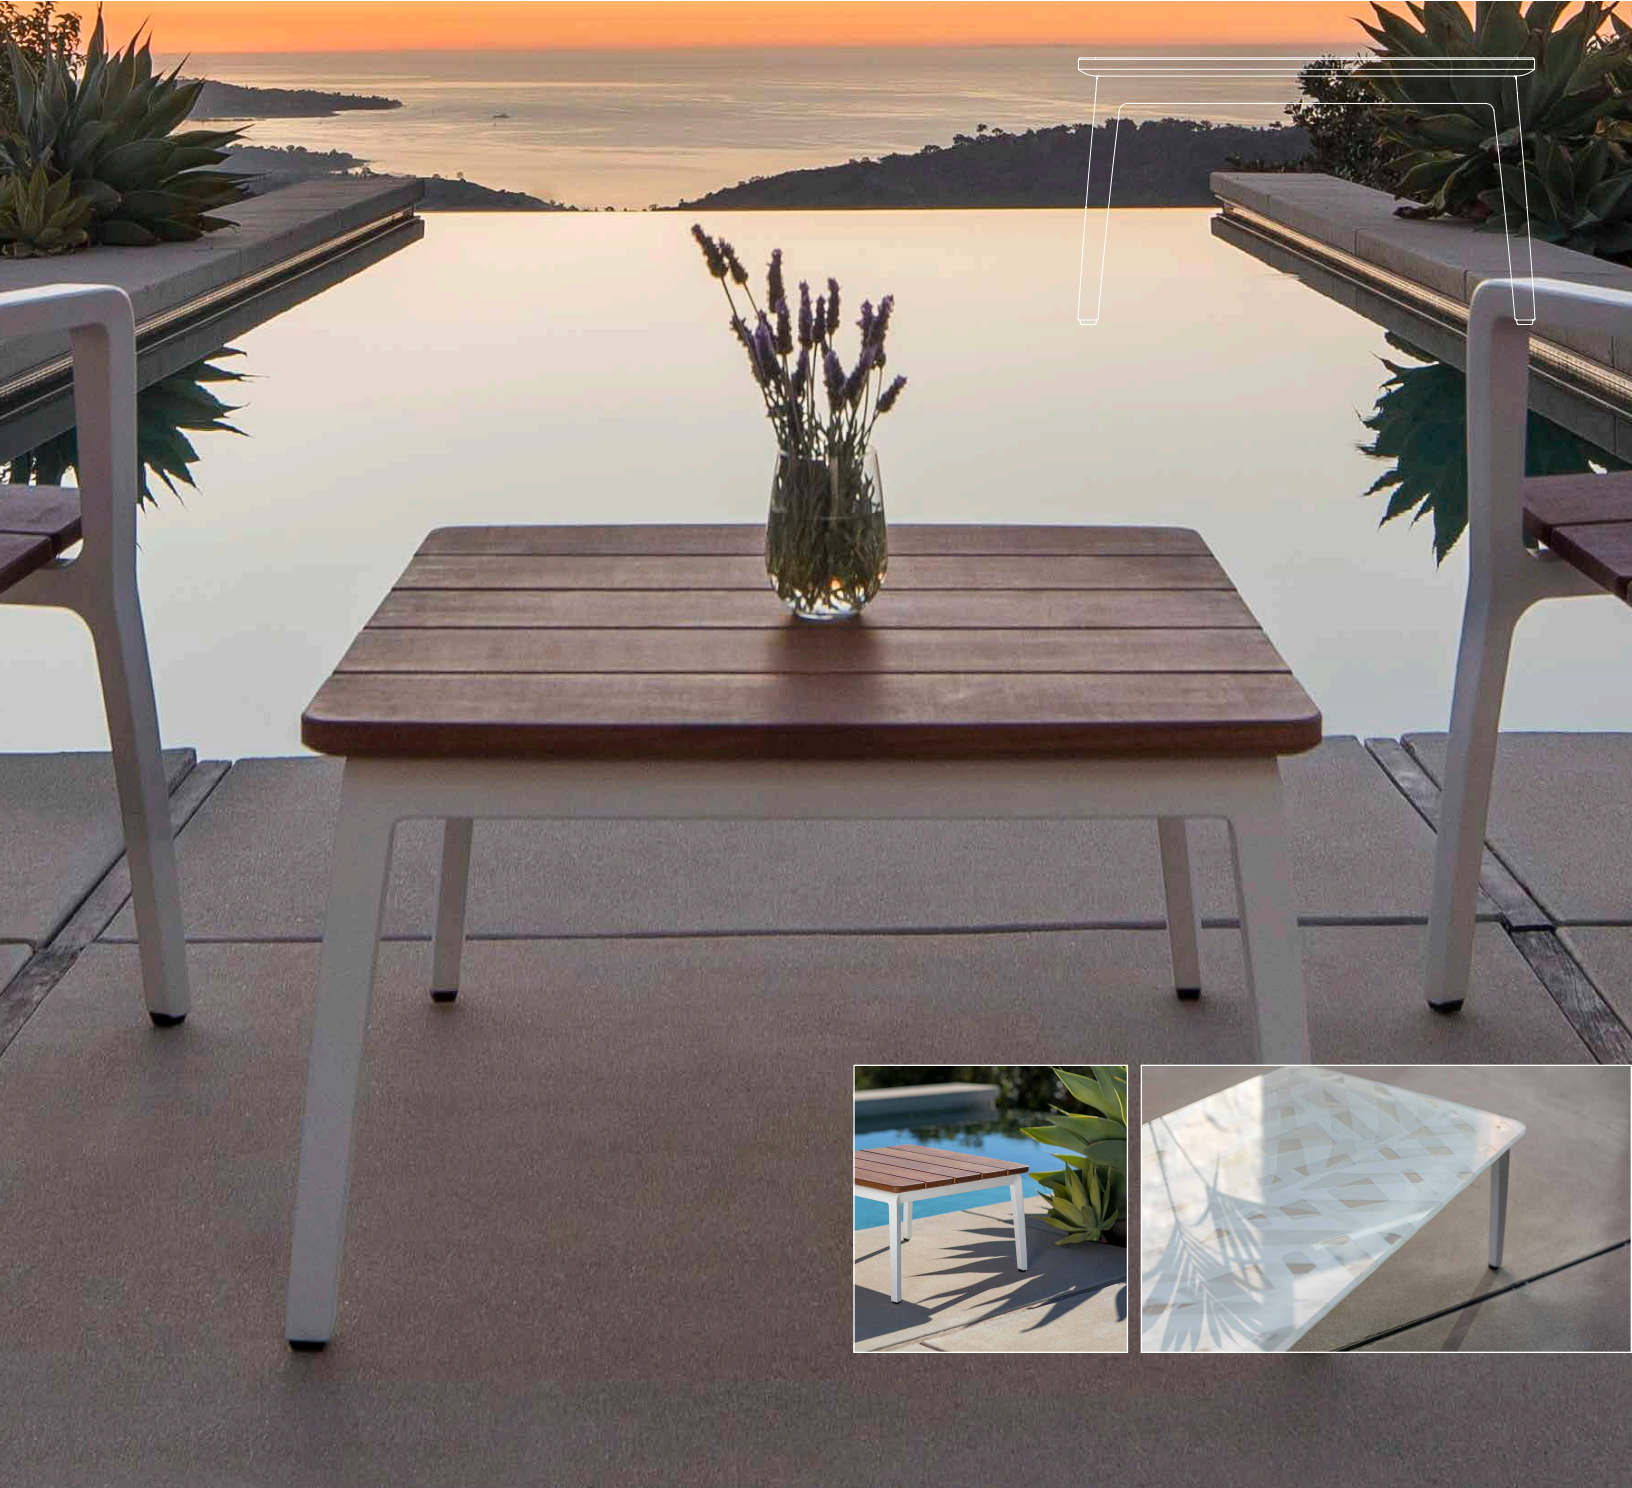

VAYA™ TABLES

PRODUCT DATA

PRODUCT & PRICING INFO

 **STREETSCAPES**
303.398.7040 STREET-SCAPES.COM

FORMS+SURFACES®

VAYA TABLE™

PRODUCT DATA

Vaya Tables offer a modern take on taking a break. Presenting a fresh interpretation of outdoor lounge furniture, tables are available in coffee- and side-table models and are designed to coordinate with Vaya benches and chairs, each in a range of styles. Table frames are powdercoated aluminum; top options include FSC® 100% Cumaru hardwood slats or tempered glass in multiple variations. Each Vaya design keeps the look light but has a substantial weight and feel for solid yet versatile placement. Built for years of use, the line is a beautiful choice for outdoor living spaces, gathering areas, and other social settings.