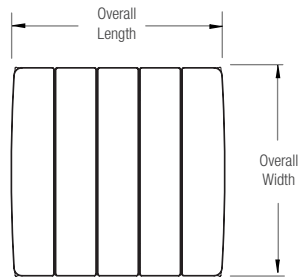

VAYA™ TABLES

PRODUCT DATA

PRODUCT & PRICING INFO

 **STREETSCAPES**
303.398.7040 STREET-SCAPES.COM

FORMS+SURFACES®

VAYA TABLE™

PRODUCT DATA

Vaya Tables offer a modern take on taking a break. Presenting a fresh interpretation of outdoor lounge furniture, tables are available in coffee- and side-table models and are designed to coordinate with Vaya benches and chairs, each in a range of styles. Table frames are powdercoated aluminum; top options include FSC® 100% Cumaru hardwood slats or tempered glass in multiple variations. Each Vaya design keeps the look light but has a substantial weight and feel for solid yet versatile placement. Built for years of use, the line is a beautiful choice for outdoor living spaces, gathering areas, and other social settings.

SIDE TABLE NOMINAL DIMENSIONS

MODEL	OVERALL WIDTH	OVERALL LENGTH	OVERALL HEIGHT	WEIGHT
STVYA-2526W	25.0" (635 mm)	26.0" (660 mm)	14.6" (371 mm)	32.7 lbs (15 kg)
STVYA-2526L	25.0" (635 mm)	26.0" (660 mm)	14.5" (366 mm)	46.0 lbs (21 kg)
STVYA-2526M	25.0" (635 mm)	26.0" (660 mm)	14.4" (366 mm)	57.0 lbs (26 kg)

See Page 3 for complete model number descriptions.

VAYA TABLE™

PRODUCT DATA

COFFEE TABLE NOMINAL DIMENSIONS

MODEL	OVERALL WIDTH	OVERALL LENGTH	OVERALL HEIGHT	WEIGHT
STVYA-2552W	25.0" (635 mm)	51.7" (1313 mm)	14.6" (371 mm)	53.0 lbs (24 kg)
STVYA-2552L	25.0" (635 mm)	51.7" (1313 mm)	14.5" (366 mm)	80.6 lbs (36.5 kg)
STVYA-2552M	25.0" (635 mm)	51.7" (1313 mm)	14.4" (366 mm)	80.6 lbs (36.5 kg)

See Page 3 for complete model number descriptions.

VIVIGRAPHIX GRAPHICA LAMINATED GLASS TABLE TOP PATTERN OPTIONS

IBIZA

ANDES

Note: The standard glass patterns are shown in the 25x26" table configuration. Patterns may vary for 25x52" table size.