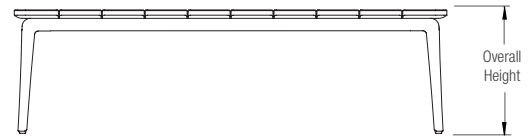

SIDE TABLE NOMINAL DIMENSIONS

MODEL	OVERALL WIDTH	OVERALL LENGTH	OVERALL HEIGHT	WEIGHT
STVYA-2526W	25.0" (635 mm)	26.0" (660 mm)	14.6" (371 mm)	32.7 lbs (15 kg)
STVYA-2526L	25.0" (635 mm)	26.0" (660 mm)	14.5" (366 mm)	46.0 lbs (21 kg)
STVYA-2526M	25.0" (635 mm)	26.0" (660 mm)	14.4" (366 mm)	57.0 lbs (26 kg)

See Page 3 for complete model number descriptions.

VAYA TABLE™

PRODUCT DATA

COFFEE TABLE NOMINAL DIMENSIONS

MODEL	OVERALL WIDTH	OVERALL LENGTH	OVERALL HEIGHT	WEIGHT
STVYA-2552W	25.0" (635 mm)	51.7" (1313 mm)	14.6" (371 mm)	53.0 lbs (24 kg)
STVYA-2552L	25.0" (635 mm)	51.7" (1313 mm)	14.5" (366 mm)	80.6 lbs (36.5 kg)
STVYA-2552M	25.0" (635 mm)	51.7" (1313 mm)	14.4" (366 mm)	80.6 lbs (36.5 kg)

See Page 3 for complete model number descriptions.

VIVIGRAPHIX GRAPHICA LAMINATED GLASS TABLE TOP PATTERN OPTIONS

IBIZA

ANDES

Note: The standard glass patterns are shown in the 25x26" table configuration. Patterns may vary for 25x52" table size.