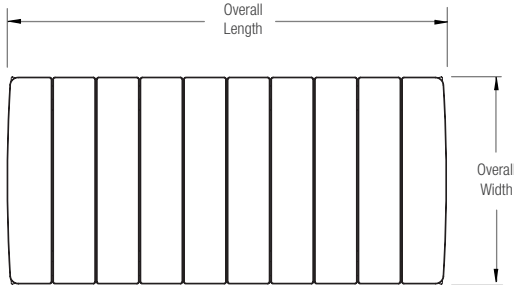

SIDE TABLE NOMINAL DIMENSIONS

MODEL	OVERALL WIDTH	OVERALL LENGTH	OVERALL HEIGHT	WEIGHT
STVYA-2526W	25.0" (635 mm)	26.0" (660 mm)	14.6" (371 mm)	32.7 lbs (15 kg)
STVYA-2526L	25.0" (635 mm)	26.0" (660 mm)	14.5" (366 mm)	46.0 lbs (21 kg)
STVYA-2526M	25.0" (635 mm)	26.0" (660 mm)	14.4" (366 mm)	57.0 lbs (26 kg)

See Page 3 for complete model number descriptions.

VAYA TABLE™

PRODUCT DATA

COFFEE TABLE NOMINAL DIMENSIONS

MODEL	OVERALL WIDTH	OVERALL LENGTH	OVERALL HEIGHT	WEIGHT
STVYA-2552W	25.0" (635 mm)	51.7" (1313 mm)	14.6" (371 mm)	53.0 lbs (24 kg)
STVYA-2552L	25.0" (635 mm)	51.7" (1313 mm)	14.5" (366 mm)	80.6 lbs (36.5 kg)
STVYA-2552M	25.0" (635 mm)	51.7" (1313 mm)	14.4" (366 mm)	80.6 lbs (36.5 kg)

See Page 3 for complete model number descriptions.

VIVIGRAPHIX GRAPHICA LAMINATED GLASS TABLE TOP PATTERN OPTIONS

IBIZA

ANDES

Note: The standard glass patterns are shown in the 25x26" table configuration. Patterns may vary for 25x52" table size.