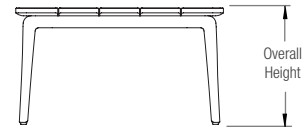

VAYA™ TABLES

PRODUCT DATA

PRODUCT & PRICING INFO

 **STREETSCAPES**
303.398.7040 STREET-SCAPES.COM

FORMS+SURFACES®

VAYA TABLE™

PRODUCT DATA

Vaya Tables offer a modern take on taking a break. Presenting a fresh interpretation of outdoor lounge furniture, tables are available in coffee- and side-table models and are designed to coordinate with Vaya benches and chairs, each in a range of styles. Table frames are powdercoated aluminum; top options include FSC® 100% Cumaru hardwood slats or tempered glass in multiple variations. Each Vaya design keeps the look light but has a substantial weight and feel for solid yet versatile placement. Built for years of use, the line is a beautiful choice for outdoor living spaces, gathering areas, and other social settings.

SIDE TABLE NOMINAL DIMENSIONS

MODEL	OVERALL WIDTH	OVERALL LENGTH	OVERALL HEIGHT	WEIGHT
STVYA-2526W	25.0" (635 mm)	26.0" (660 mm)	14.6" (371 mm)	32.7 lbs (15 kg)
STVYA-2526L	25.0" (635 mm)	26.0" (660 mm)	14.5" (366 mm)	46.0 lbs (21 kg)
STVYA-2526M	25.0" (635 mm)	26.0" (660 mm)	14.4" (366 mm)	57.0 lbs (26 kg)

See Page 3 for complete model number descriptions.

VAYA TABLE™

PRODUCT DATA

COFFEE TABLE NOMINAL DIMENSIONS

MODEL	OVERALL WIDTH	OVERALL LENGTH	OVERALL HEIGHT	WEIGHT
STVYA-2552W	25.0" (635 mm)	51.7" (1313 mm)	14.6" (371 mm)	53.0 lbs (24 kg)
STVYA-2552L	25.0" (635 mm)	51.7" (1313 mm)	14.5" (366 mm)	80.6 lbs (36.5 kg)
STVYA-2552M	25.0" (635 mm)	51.7" (1313 mm)	14.4" (366 mm)	80.6 lbs (36.5 kg)