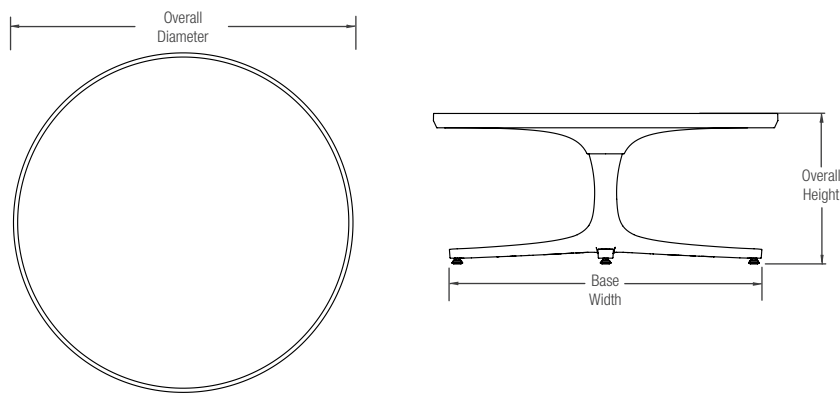

AVIVO™ PEDESTAL TABLE

PRODUCT DATA

PRODUCT & PRICING INFO

 **STREETSCAPES**
303.398.7040 STREET-SCAPES.COM

FORMS+SURFACES®

AVIVO™ PEDESTAL TABLE

PRODUCT DATA

Avivo Pedestal Tables expand the reach of the Avivo Family. Round table tops in two sizes sit solidly above a tapered aluminum column that transitions to a cross-shaped base. Tops are available with insets of aluminum, glass, or TENSU Ultra High Performance Concrete (UHPC). Glass tops include options from our VividGlass line. Three table configurations – café table, bar table and coffee table – serve up solutions for a variety of gathering scenarios. Blending a modern aesthetic with versatile design options, Avivo Pedestal Tables are a sleek addition to a family that includes chairs, café tables, bar stools and bar tables for indoors or out.

NOMINAL DIMENSIONS

AVIVO PEDESTAL COFFEE TABLE
(shown with 36" table top)

MODEL	OVERALL DIAMETER	OVERALL HEIGHT*	BASE WIDTH	WEIGHT
STAVO-L36R	36.0" (915 mm)	16" (406 mm)	32.5" (826 mm)	49.9 lbs (22.6 kg)
STAVO-L42R	42.0" (1067 mm)	16" (406 mm)	32.5" (826 mm)	59.2 lbs (26.8 kg)

*Includes nylon leveling feet
See Page 4 for complete model number descriptions.

AVIVO™ PEDESTAL TABLE

PRODUCT DATA

NOMINAL DIMENSIONS CONTINUED

AVIVO PEDESTAL CAFÉ TABLE
(shown with 36" table top)

MODEL	OVERALL DIAMETER	OVERALL HEIGHT*	BASE WIDTH	WEIGHT
STAVO-C36R	36.0" (915 mm)	30" (762 mm)	32.5" (826 mm)	51.2 lbs (23.2 kg)
STAVO-C42R	42.0" (1067 mm)	30" (762 mm)	32.5" (826 mm)	60.4 lbs (27.4 kg)

*Includes nylon leveling feet
See Page 4 for complete model number descriptions.

AVIVO PEDESTAL BAR TABLE
(shown with 36" table top)

MODEL	OVERALL DIAMETER	OVERALL HEIGHT*	BASE WIDTH	WEIGHT
STAVO-B36R	36.0" (915 mm)	43" (1092 mm)	32.5" (826 mm)	52.4 lbs (23.8 kg)
STAVO-B42R	42.0" (1067 mm)	43" (1092 mm)	32.5" (826 mm)	61.7 lbs (28 kg)