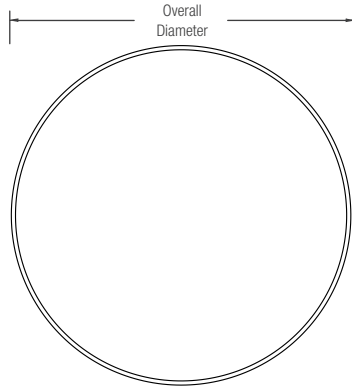

NOMINAL DIMENSIONS

AVIVO PEDESTAL COFFEE TABLE
(shown with 36" table top)

MODEL	OVERALL DIAMETER	OVERALL HEIGHT*	BASE WIDTH	WEIGHT
STAVO-L36R	36.0" (915 mm)	16" (406 mm)	32.5" (826 mm)	49.9 lbs (22.6 kg)
STAVO-L42R	42.0" (1067 mm)	16" (406 mm)	32.5" (826 mm)	59.2 lbs (26.8 kg)

*Includes nylon leveling feet
See Page 4 for complete model number descriptions.

AVIVO™ PEDESTAL TABLE

PRODUCT DATA

NOMINAL DIMENSIONS CONTINUED

AVIVO PEDESTAL CAFÉ TABLE
(shown with 36" table top)

MODEL	OVERALL DIAMETER	OVERALL HEIGHT*	BASE WIDTH	WEIGHT
STAVO-C36R	36.0" (915 mm)	30" (762 mm)	32.5" (826 mm)	51.2 lbs (23.2 kg)
STAVO-C42R	42.0" (1067 mm)	30" (762 mm)	32.5" (826 mm)	60.4 lbs (27.4 kg)

*Includes nylon leveling feet
See Page 4 for complete model number descriptions.

AVIVO PEDESTAL BAR TABLE
(shown with 36" table top)

MODEL	OVERALL DIAMETER	OVERALL HEIGHT*	BASE WIDTH	WEIGHT
STAVO-B36R	36.0" (915 mm)	43" (1092 mm)	32.5" (826 mm)	52.4 lbs (23.8 kg)
STAVO-B42R	42.0" (1067 mm)	43" (1092 mm)	32.5" (826 mm)	61.7 lbs (28 kg)