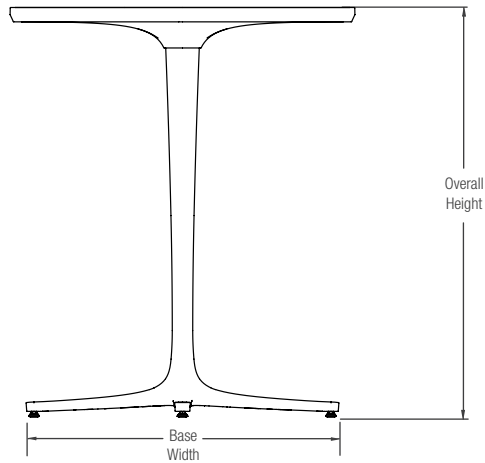

NOMINAL DIMENSIONS

AVIVO PEDESTAL COFFEE TABLE
(shown with 36" table top)

MODEL	OVERALL DIAMETER	OVERALL HEIGHT*	BASE WIDTH	WEIGHT
STAVO-L36R	36.0" (915 mm)	16" (406 mm)	32.5" (826 mm)	49.9 lbs (22.6 kg)
STAVO-L42R	42.0" (1067 mm)	16" (406 mm)	32.5" (826 mm)	59.2 lbs (26.8 kg)

*Includes nylon leveling feet
See Page 4 for complete model number descriptions.

AVIVO™ PEDESTAL TABLE

PRODUCT DATA

NOMINAL DIMENSIONS CONTINUED

AVIVO PEDESTAL CAFÉ TABLE
(shown with 36" table top)

MODEL	OVERALL DIAMETER	OVERALL HEIGHT*	BASE WIDTH	WEIGHT
STAVO-C36R	36.0" (915 mm)	30" (762 mm)	32.5" (826 mm)	51.2 lbs (23.2 kg)
STAVO-C42R	42.0" (1067 mm)	30" (762 mm)	32.5" (826 mm)	60.4 lbs (27.4 kg)

*Includes nylon leveling feet
See Page 4 for complete model number descriptions.

AVIVO PEDESTAL BAR TABLE
(shown with 36" table top)

MODEL	OVERALL DIAMETER	OVERALL HEIGHT*	BASE WIDTH	WEIGHT
STAVO-B36R	36.0" (915 mm)	43" (1092 mm)	32.5" (826 mm)	52.4 lbs (23.8 kg)
STAVO-B42R	42.0" (1067 mm)	43" (1092 mm)	32.5" (826 mm)	61.7 lbs (28 kg)