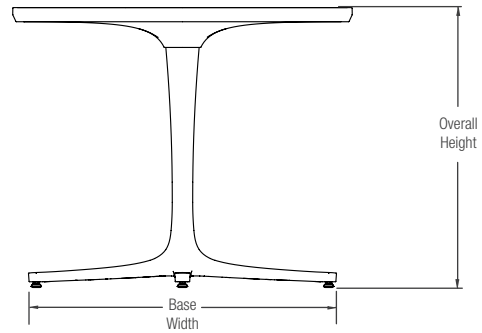

NOMINAL DIMENSIONS

AVIVO PEDESTAL COFFEE TABLE
(shown with 36" table top)

MODEL	OVERALL DIAMETER	OVERALL HEIGHT*	BASE WIDTH	WEIGHT
STAVO-L36R	36.0" (915 mm)	16" (406 mm)	32.5" (826 mm)	49.9 lbs (22.6 kg)
STAVO-L42R	42.0" (1067 mm)	16" (406 mm)	32.5" (826 mm)	59.2 lbs (26.8 kg)

*Includes nylon leveling feet
See Page 4 for complete model number descriptions.

AVIVO™ PEDESTAL TABLE

PRODUCT DATA

NOMINAL DIMENSIONS CONTINUED

AVIVO PEDESTAL CAFÉ TABLE
(shown with 36" table top)

MODEL	OVERALL DIAMETER	OVERALL HEIGHT*	BASE WIDTH	WEIGHT
STAVO-C36R	36.0" (915 mm)	30" (762 mm)	32.5" (826 mm)	51.2 lbs (23.2 kg)
STAVO-C42R	42.0" (1067 mm)	30" (762 mm)	32.5" (826 mm)	60.4 lbs (27.4 kg)

*Includes nylon leveling feet
See Page 4 for complete model number descriptions.

AVIVO PEDESTAL BAR TABLE
(shown with 36" table top)

MODEL	OVERALL DIAMETER	OVERALL HEIGHT*	BASE WIDTH	WEIGHT
STAVO-B36R	36.0" (915 mm)	43" (1092 mm)	32.5" (826 mm)	52.4 lbs (23.8 kg)
STAVO-B42R	42.0" (1067 mm)	43" (1092 mm)	32.5" (826 mm)	61.7 lbs (28 kg)