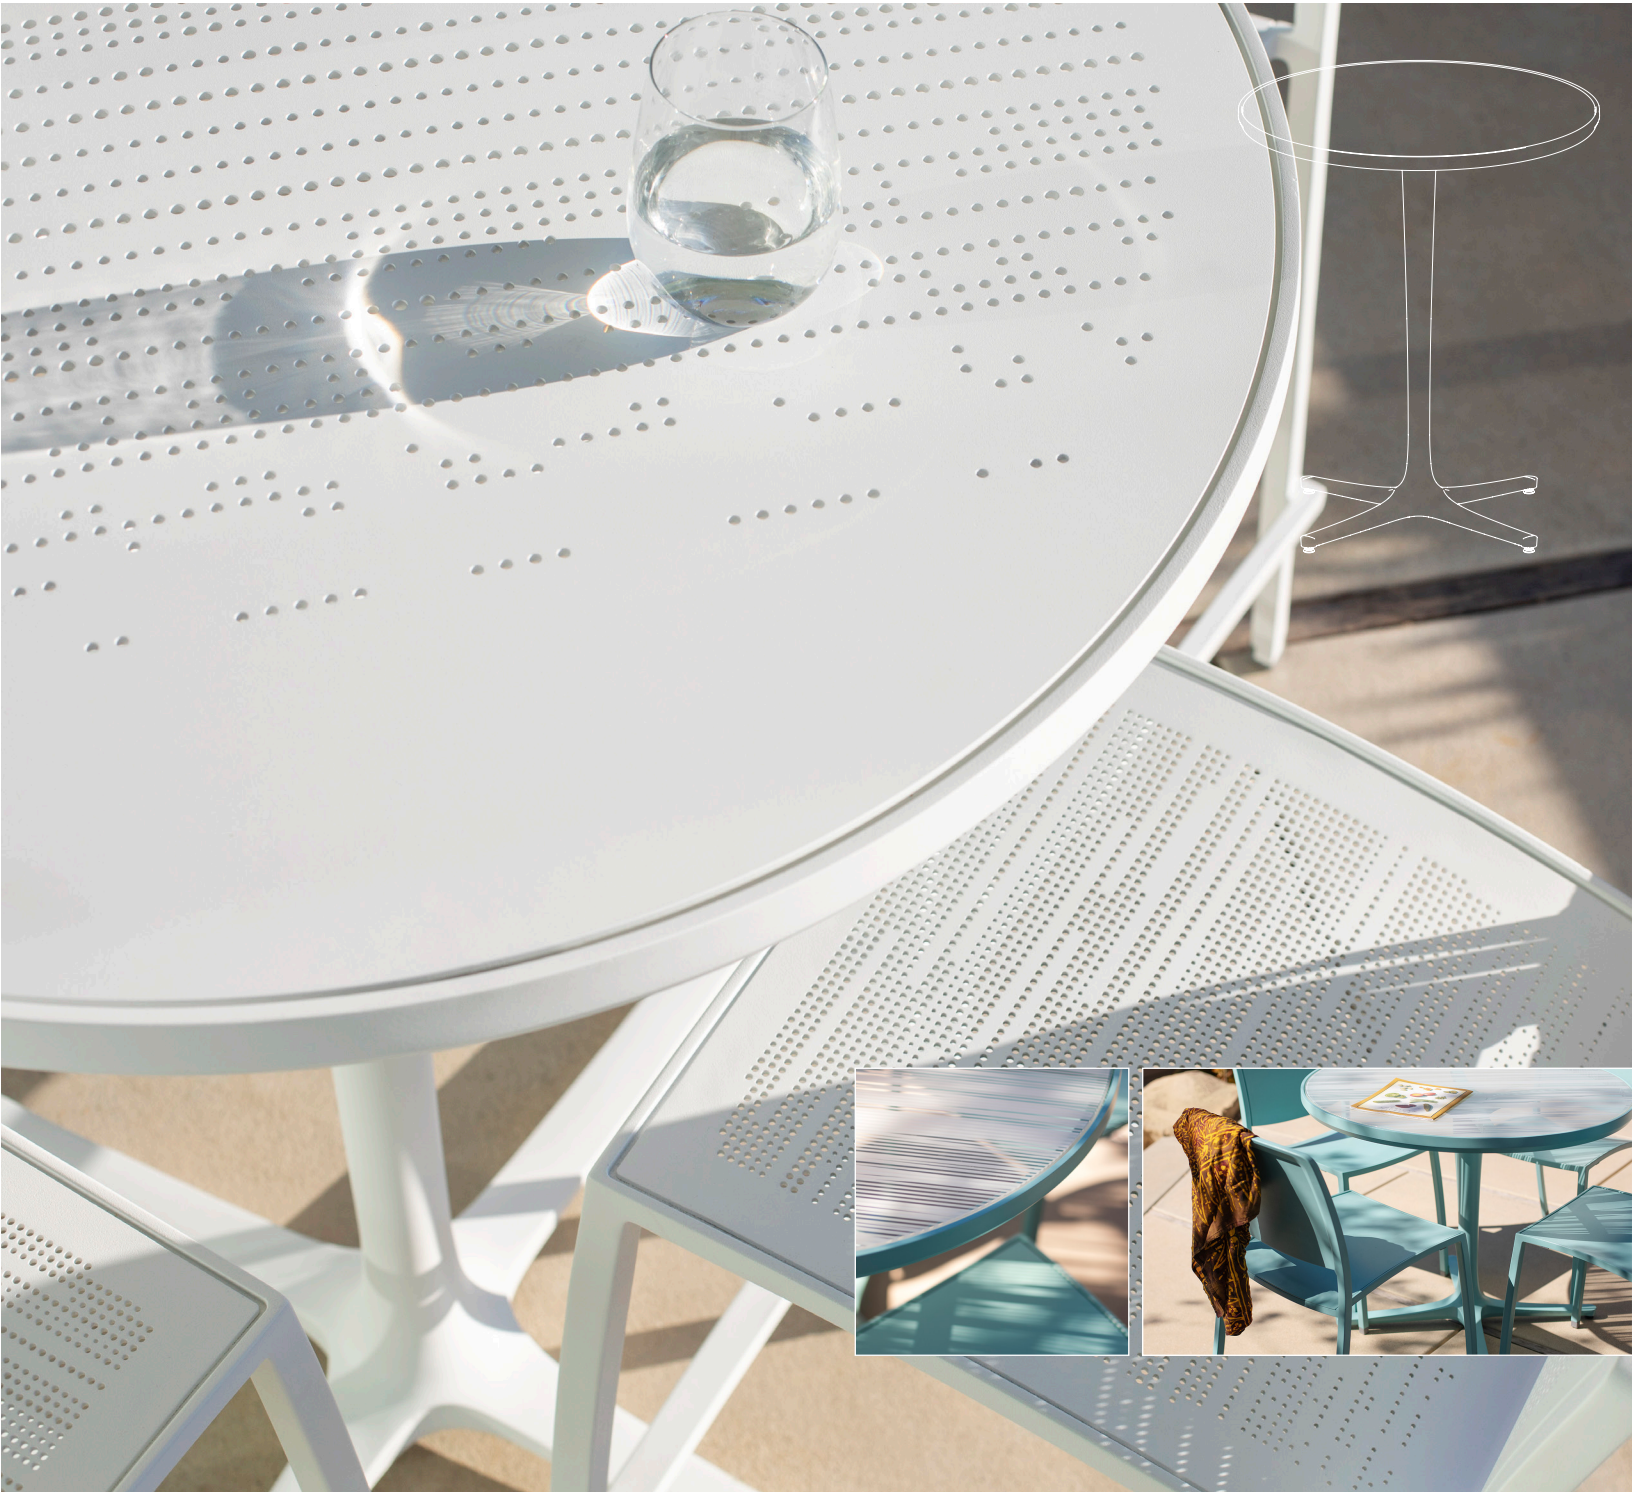

AVIVO™ PEDESTAL TABLE

PRODUCT DATA

PRODUCT & PRICING INFO

 **STREETSCAPES**
303.398.7040 STREET-SCAPES.COM

FORMS+SURFACES®

AVIVO™ PEDESTAL TABLE

PRODUCT DATA

Avivo Pedestal Tables expand the reach of the Avivo Family. Round table tops in two sizes sit solidly above a tapered aluminum column that transitions to a cross-shaped base. Tops are available with insets of aluminum, glass, or TENSU Ultra High Performance Concrete (UHPC). Glass tops include options from our VividGlass line. Three table configurations – café table, bar table and coffee table – serve up solutions for a variety of gathering scenarios. Blending a modern aesthetic with versatile design options, Avivo Pedestal Tables are a sleek addition to a family that includes chairs, café tables, bar stools and bar tables for indoors or out.

NOMINAL DIMENSIONS

AVIVO PEDESTAL COFFEE TABLE
(shown with 36" table top)

MODEL	OVERALL DIAMETER	OVERALL HEIGHT*	BASE WIDTH	WEIGHT
STAVO-L36R	36.0" (915 mm)	16" (406 mm)	32.5" (826 mm)	49.9 lbs (22.6 kg)
STAVO-L42R	42.0" (1067 mm)	16" (406 mm)	32.5" (826 mm)	59.2 lbs (26.8 kg)