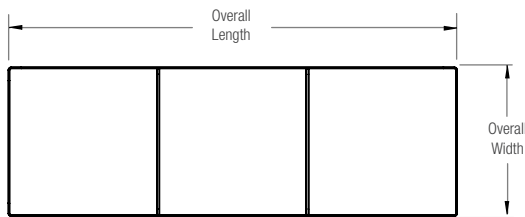

AVIVO™ BAR TABLE

PRODUCT DATA

PRODUCT & PRICING INFO

 **STREETSCAPES**
303.398.7040 STREET-SCAPES.COM

FORMS+SURFACES®

AVIVO™ BAR TABLE

PRODUCT DATA

Avivo Bar Tables bring a distinctly F+S point of view to café seating. Tables frames are beautifully detailed aluminum with a powdercoat finish. Top options include powdercoated aluminum with or without perforation patterns; VividGlass; and FSC® 100% Cumaru hardwood slats. Blending modern aesthetics with versatile design options, the Avivo family also includes coordinating barstools, chairs and tables—a perfect fit for hospitality, healthcare, and indoor and outdoor gathering spaces of all kinds.

NOMINAL DIMENSIONS

MODEL	OVERALL WIDTH	OVERALL LENGTH	OVERALL HEIGHT*	FOOT SUPPORT HEIGHT	WEIGHT
STAVO-B3090W	30.0" (762 mm)	90.0" (2286 mm)	42.3" (1074 mm)	10.3" (262 mm)	144.8 lbs (66 kg)
STAVO-B3090L	30.0" (762 mm)	90.0" (2286 mm)	42.3" (1074 mm)	10.3" (262 mm)	200 lbs (91 kg)
STAVO-B3090M	30.0" (762 mm)	90.0" (2286 mm)	42.3" (1074 mm)	10.3" (262 mm)	200 lbs (91 kg)
STAVO-B3090A	30.0" (762 mm)	90.0" (2286 mm)	42.3" (1074 mm)	10.3" (262 mm)	143.5 lbs (65 kg)