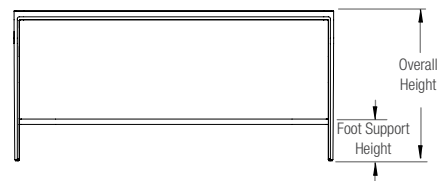

AVIVO™ BAR TABLE

PRODUCT DATA

PRODUCT & PRICING INFO

 **STREETSCAPES**
303.398.7040 STREET-SCAPES.COM

FORMS+SURFACES®

AVIVO™ BAR TABLE

PRODUCT DATA

Avivo Bar Tables bring a distinctly F+S point of view to café seating. Tables frames are beautifully detailed aluminum with a powdercoat finish. Top options include powdercoated aluminum with or without perforation patterns; VividGlass; and FSC® 100% Cumaru hardwood slats. Blending modern aesthetics with versatile design options, the Avivo family also includes coordinating barstools, chairs and tables—a perfect fit for hospitality, healthcare, and indoor and outdoor gathering spaces of all kinds.

NOMINAL DIMENSIONS

MODEL	OVERALL WIDTH	OVERALL LENGTH	OVERALL HEIGHT*	FOOT SUPPORT HEIGHT	WEIGHT
STAVO-B3090W	30.0" (762 mm)	90.0" (2286 mm)	42.3" (1074 mm)	10.3" (262 mm)	144.8 lbs (66 kg)
STAVO-B3090L	30.0" (762 mm)	90.0" (2286 mm)	42.3" (1074 mm)	10.3" (262 mm)	200 lbs (91 kg)
STAVO-B3090M	30.0" (762 mm)	90.0" (2286 mm)	42.3" (1074 mm)	10.3" (262 mm)	200 lbs (91 kg)
STAVO-B3090A	30.0" (762 mm)	90.0" (2286 mm)	42.3" (1074 mm)	10.3" (262 mm)	143.5 lbs (65 kg)