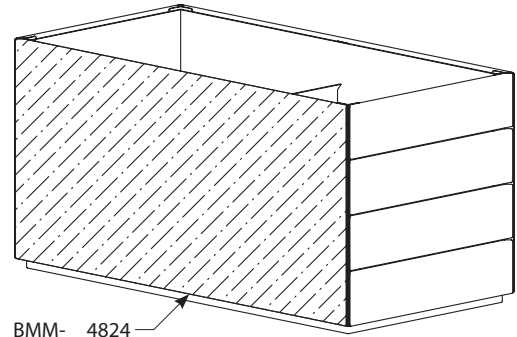

BV-482424 shown with optional BMM-__4824

All Boulevard Mixed Media options may be laser cut with a standard TourneSol Siteworks pattern, custom logo or other custom-specified pattern. Please contact your salesperson for details.

Properties of Weathering Steel

- Planters are shipped with rustic mill scale finish. They may begin to rust in transit. Initial rust patina develops within weeks, complete rusting may take years to develop.
- Exact finish and rate of rust patina formation varies greatly based on environmental conditions at the installation location.
- Some environmental conditions will hasten the weathering steel process causing early rust (e.g. salt and/or sub-tropical climate).
- Rust staining will likely occur on any surface the planter is mounted on, as well as any path that rain runoff follows, and any gutter/drain system near the planter. This will lessen over time.
- Exact color of patina will change over time from a vibrant orange to a darker brown color.