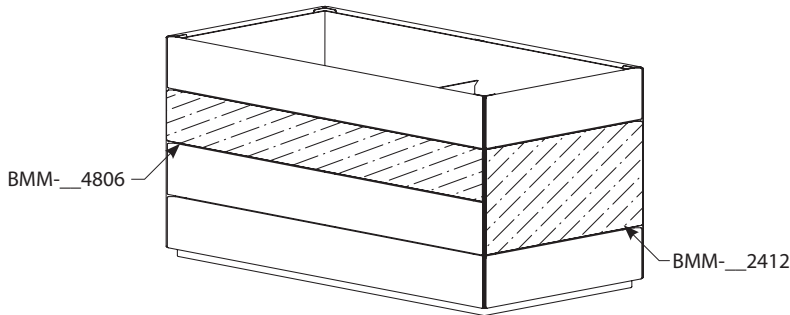

BV-482424 shown with optional BMM-__4806 and BMM-__2412