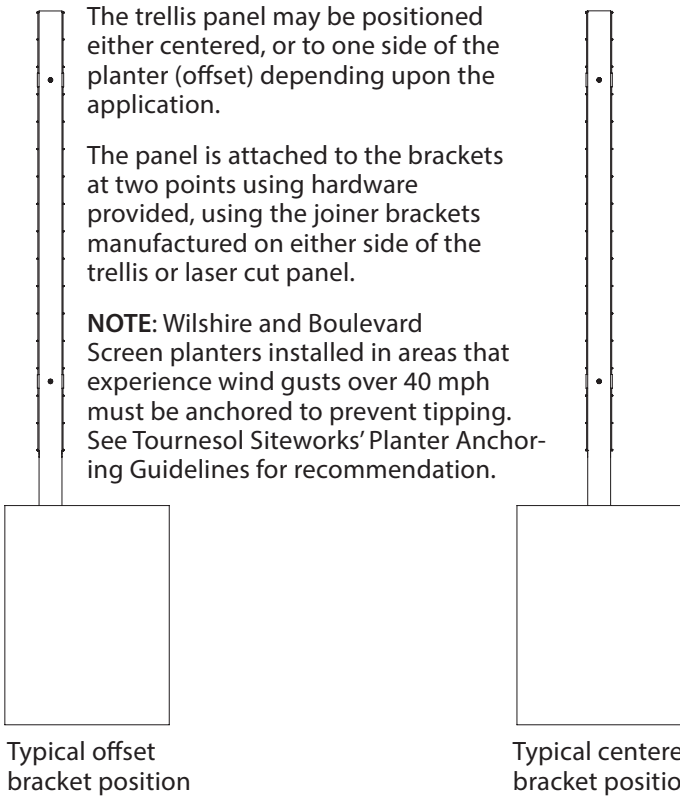

WX3-721824-78

WX-481836-90
With WXS-4848 Pattern #6

WX-721836-90
With WXS-7248 Pattern #7

Wilshire Screen FRP and GFRC Planter Options

Wilshire Screen brackets insert through a slot in the planter, and are attached from the inside using stainless steel fasteners (included).

Tournesol Siteworks VertiGreen® 3D trellis is a strong and durable way to keep vines from damaging walls. Whether the goal is a full greenwall, or simply a living, breathing accent, VertiGreen's truss-reinforced 3D panel gives vines the room to do their thing without climbing the supporting walls. The trellis is offered with either a 3" or 6" grid spacing. All trellis panels are 3" thick.