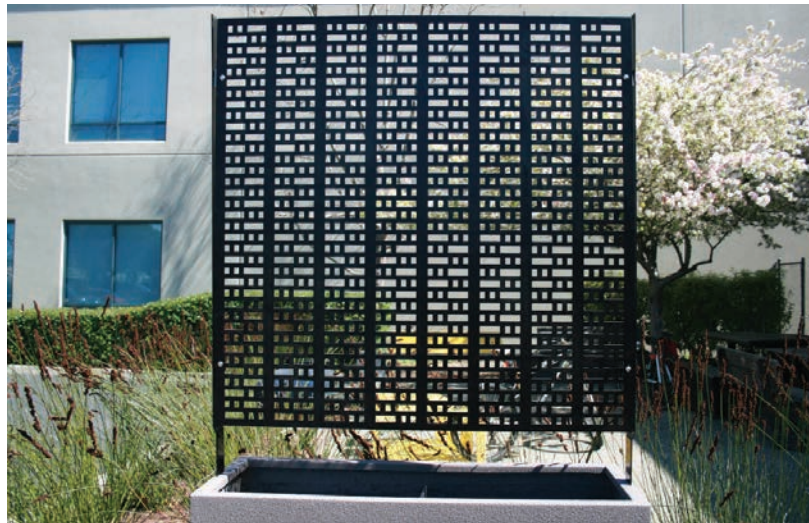

Wilshire Screen Boulevard Screen

Materials: **Planter + Trellis = Screen!**

Combine our Wilshire Collection or Boulevard Collection rectangular planters and VertiGreen trellis to create attractive, easy-to-install solutions for screening off unsightly views. Use our laser cut metal panels to create a wind screen or privacy panel. Available in FRP, lightweight GFRC, and Boulevard wood in a range of sizes, colors, and screen sizes.

Wilshire Screen FRP planters are available in all the same colors, textures and finishes as other FRP fiberglass planters. Check with your salesperson for alternative shapes or sizes. The planter integrates bracket pockets into the interior wall, mount to either a 3D trellis panel or laser-cut windscreen or privacy panel.

Wilshire Screen planters are available in all the same colors, textures and finishes as other GFRC lightweight planters. Check with your salesperson for alternative shapes or sizes. The planter integrates bracket pockets into the interior wall. Brackets mount to either a 3D trellis panel or laser-cut windscreen or privacy panel.

Boulevard Screen wood planters are made with a robust FRP fiberglass liner to make a beautiful, long-lasting commercial grade wood planter. The planter integrates bracket pockets into the interior wall. Brackets mount to either a 3D trellis panel or laser-cut windscreen or privacy panel. Check with your salesperson for alternative shapes or sizes.