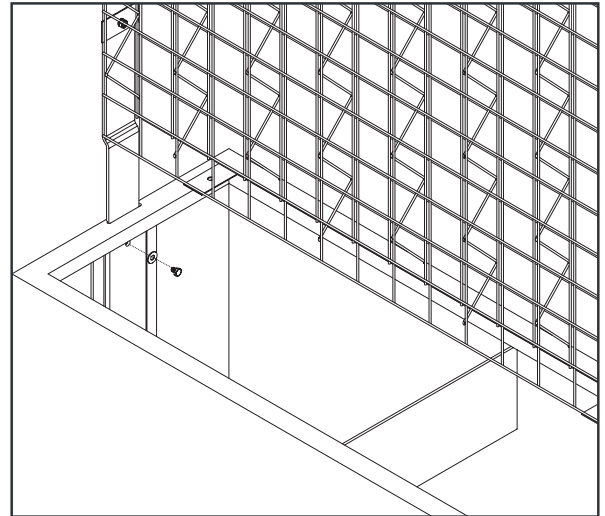

WX3-721824-78

WX-481836-90
With WXS-4848 Pattern #6

WX-721836-90
With WXS-7248 Pattern #7

Wilshire Screen FRP and GFRC Planter Options

Wilshire Screen brackets insert through a slot in the planter, and are attached from the inside using stainless steel fasteners (included).

Tournesol Siteworks VertiGreen® 3D trellis is a strong and durable way to keep vines from damaging walls. Whether the goal is a full greenwall, or simply a living, breathing accent, VertiGreen's truss-reinforced 3D panel gives vines the room to do their thing without climbing the supporting walls. The trellis is offered with either a 3" or 6" grid spacing. All trellis panels are 3" thick.