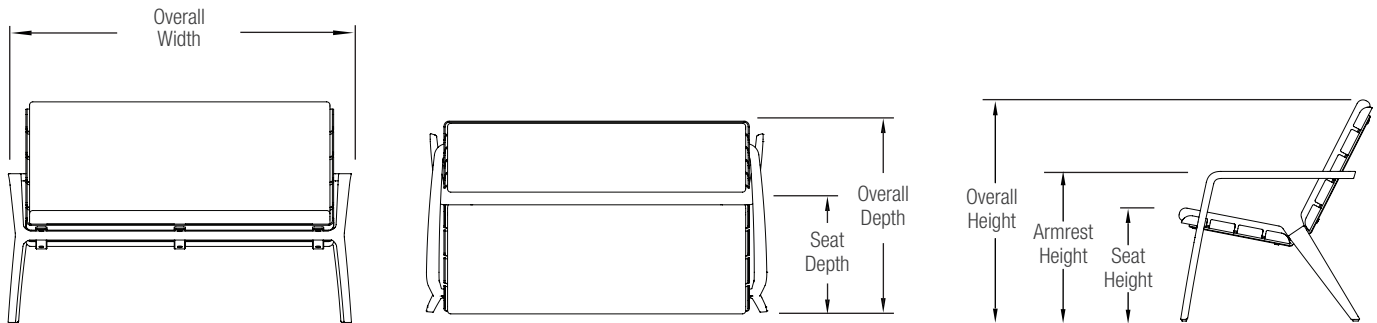

## VAYA TEXTILE™ BENCH

PRODUCT DATA

**Vaya Textile Benches** offer a modern take on taking a break. Presenting a fresh interpretation of outdoor lounge furniture, benches have reclined backs and a lower stance for a leisurely level of comfort. Frames are powdercoated aluminum. Cushions of high-density foam with Sunbrella® fabric covers are shaped to stay in place but can be removed for maintenance. For added reach, the Vaya family also includes benches and chairs with FSC® 100% Cumaru hardwood slats and tables in multiple sizes and styles. Each Vaya design keeps the look light but has a substantial weight and feel for solid yet versatile placement. Built for years of use, the line is a beautiful choice for outdoor living spaces, gathering areas, and other social settings.

### NOMINAL DIMENSIONS

MODEL	OVERALL WIDTH	OVERALL DEPTH	OVERALL HEIGHT	SEAT HEIGHT	SEAT DEPTH	ARMREST HEIGHT	WEIGHT
SBVYA-T	52.8" (1341 mm)	30.3" (770 mm)	34.1" (866 mm)	17.0" (432 mm)	16.5" (419 mm)	23.0" (584 mm)	82.0 lbs (37.2 kg)