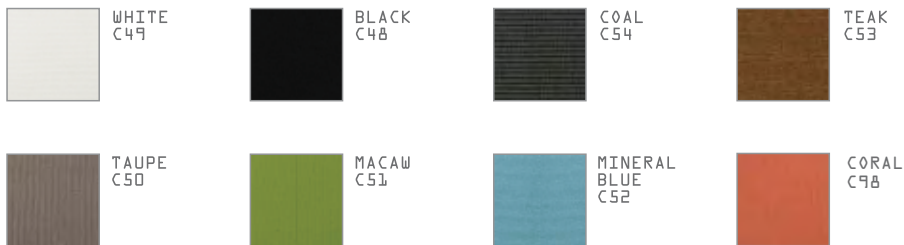

# BABBO

ROUND SOFA

Design: Vincent Cantaert & Barbara Widiningtias

PRODUCT & PRICING INFO CONTACT

**STREETSCAPES**  
STREETSCAPES.BIZ

Info@streetscapefurniture.com ■ 303.398.7040

UPHOLSTERY  
Stamskin

CUSHION  
Sunbrella Canvas