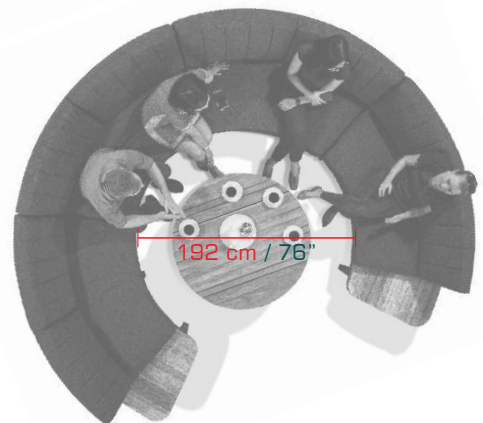

# BABBO

ROUND SOFA  
Design: Vincent Cantaert & Barbara Widiningtias

PRODUCT & PRICING INFO CONTACT

**STREETSCAPES**  
STREETSCAPES.BIZ

Info@streetscapefurniture.com ■ 303.398.7040

- BABO1** BABBO LEFT HAND SECTIONAL (TEAK)
- BABO2** BABBO RIGHT HAND SECTIONAL (TEAK)
- BABO3** BABBO SECTIONAL SEAT
- MG5300** MONO LOUNGE TABLE Ø43.5" x 17"H / Ø110 x 43H cm (TEAK)

354 cm / 139"

MAMA  
GREEN