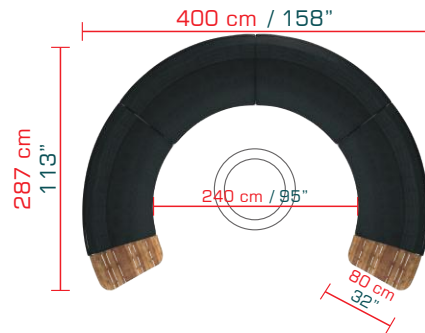

BABCO-14 BABBO Bigger configuration 2	
BABCO-14*	Sunbrella | Category E
BABCO-14*	Sunbrella | Category G
BABCO-14*	Sunbrella | Category H
BABCO-8	Protective cover